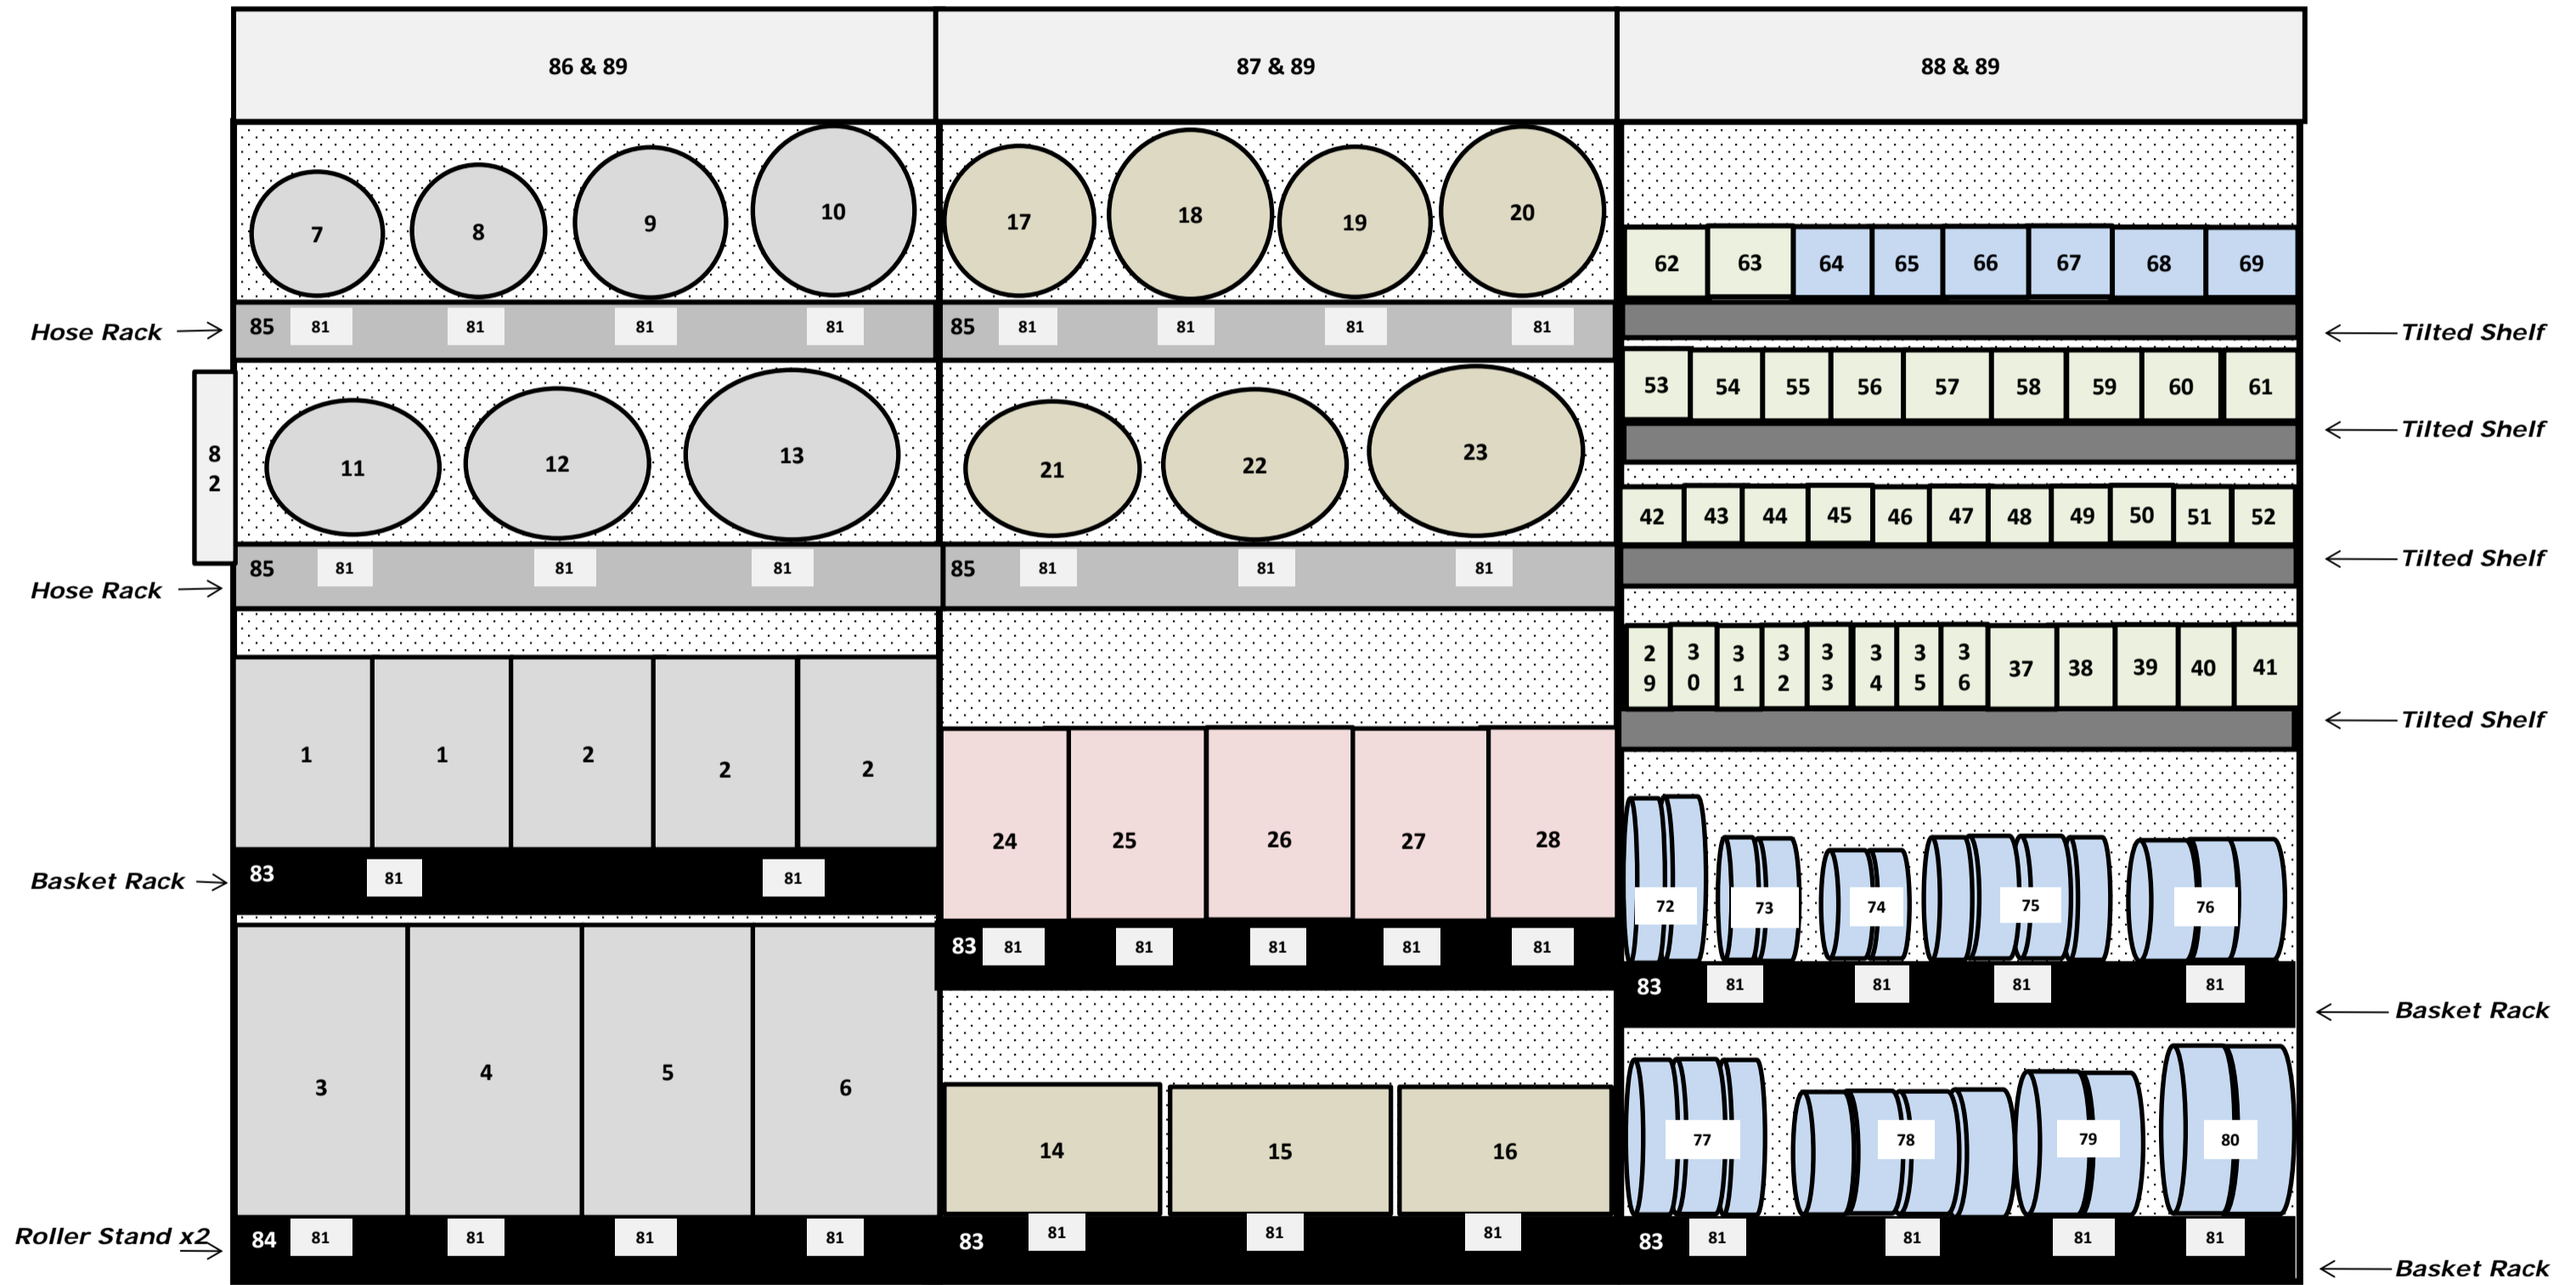

# 12' HOSE, TUBING & ACCESSORIES DISPLAY

POG #	PART#	UPC CODE	DESCRIPTION	LENGTH (FT)	UOM	QTY
<b>Black Multipurpose (AG 200) Reels (UPS-able)</b>						
1	98109016	14991-7	1/4" Black Multipurpose (AG 200) Reel (UPS-able)	150	FT	300
2	98109018	21032-7	3/8" Black Multipurpose (AG 200) Reel (UPS-able)	100	FT	300
3	10031665	21033-4	1/2" Black Multipurpose (AG 200) Reel (UPS-able)	250	FT	250
4	10031666	21034-1	5/8" Black Multipurpose (AG 200) Reel (UPS-able)	225	FT	225
5	10031667	21035-8	3/4" Black Multipurpose (AG 200) Reel (UPS-able)	150	FT	150
6	10031668	21036-5	1" Black Multipurpose (AG 200) Reel (UPS-able)	125	FT	125
<b>Ag 200 Shrinkwrapped Coils</b>						
7	10031560	15382-2	1/4" Multipurpose (AG 200) Black Shrinkwrapped Coil	25	EA	3
8	10031562	15383-9	3/8" Multipurpose (AG 200) Black Shrinkwrapped Coil	25	EA	4
9	10031564	15384-6	1/2" Multipurpose (AG 200) Black Shrinkwrapped Coil	25	EA	4
10	10031576	15389-1	3/8" Multipurpose (AG 200) Black Shrinkwrapped Coil	50	EA	3
11	10031578	15390-7	1/2" Multipurpose (AG 200) Black Shrinkwrapped Coil	50	EA	2
12	10031582	15392-1	3/4" Multipurpose (AG 200) Black Shrinkwrapped Coil	50	EA	2
13	10031584	15393-8	1" Multipurpose (AG 200) Black Shrinkwrapped Coil	50	EA	1
<b>EVA Tubing</b>						
14	15016002	01900-5	3/8" x 1/8" EVA Tubing Plastic Reel	500	FT	500
15	15017009	01902-9	1/2" x 1/8" EVA Tubing Plastic Reel	350	FT	350
16	15017505	01905-0	3/4" x 1/8" EVA Tubing Plastic Reel	200	FT	200
17	15018622	15404-1	3/8" x 1/8" EVA Shrinkwrapped Coil	25	EA	3
18	15018632	15409-6	3/8" x 1/8" EVA Shrinkwrapped Coil	50	EA	2
19	15018624	15405-8	1/2" x 1/8" EVA Shrinkwrapped Coil	25	EA	3
20	15018634	15410-2	1/2" x 1/8" EVA Shrinkwrapped Coil	50	EA	2
21	15018635	17891-7	5/8" x 1/8" EVA Shrinkwrapped Coil	50	EA	1
22	15018626	15406-5	3/4" x 1/8" EVA Shrinkwrapped Coil	25	EA	3
23	15018636	15411-9	3/4" x 1/8" EVA Shrinkwrapped Coil	50	EA	2
<b>Clear Vinyl &amp; Reinforced Clear Vinyl</b>						
24	15005610	33553-2	1/4" x 1/8" Reinforced Clear Vinyl Reel	200	FT	200
25	15005615	33554-9	3/8" x 1/8" Reinforced Clear Vinyl Reel	150	FT	150
26	15005620	33555-6	1/2" x 1/8" Reinforced Clear Vinyl Reel	75	FT	75
27	15005580	33548-8	3/8" x 1/8" Clear Vinyl Reel	150	FT	150
28	15005585	33549-5	1/2" x 1/8" Clear Vinyl Reel	75	FT	75
<b>King Nipples</b>						
29	43050555	05849-3	1/2" Plated Steel King Nipple		EA	6
30	43050560	05851-6	3/4" Plated Steel King Nipple		EA	6
31	43050565	05852-3	1" Plated Steel King Nipple		EA	6
32	43050575	05854-7	1-1/2" Plated Steel King Nipple		EA	8
33	43050580	05855-4	2" Plated Steel King Nipple		EA	12
34	43050590	05857-8	3" Plated Steel King Nipple		EA	4
<b>Pin Lug Fittings</b>						
35	43074504	05912-4	1-1/2" Female Aluminum Pin Lugs		EA	4
36	43076000	05914-8	2" Female Aluminum Pin Lugs		EA	8
37	43077252	05918-6	3" Female Aluminum Pin Lugs		EA	3
<b>Gaskets</b>						
38	97433100	22565-9	1-1/2" Pin Lug Gasket (2 Pack)		EA	5
39	97438148	19591-4	2" Pin Lug Gasket (4 Pack)		EA	8
40	97433110	22567-3	3" Pin Lug Gasket (2 Pack)		EA	5
41	97498110	19592-1	2" Cam & Groove Gaskets (3 Pack)		EA	10
<b>Worm Gear Clamps</b>						
42	48016998	85093-6	1/4" - 5/8" SS Micro Worm Gear Clamps (1/4" Hex Head)		EA	10
43	48017001	85094-3	5/16" - 7/8" SS Micro Worm Gear Clamps (1/4" Hex Head)		EA	10
44	48017006	82586-6	1/2" - 1" SS Micro Worm Gear Clamps (1/4" Hex Head)		EA	10
45	48001009	06387-9	7/16" - 1" SS Micro Worm Gear Clamps (1/4" Hex Head)		EA	10
46	48001505	06388-6	9/16" - 1-1/16" SS Worm Gear Clamps (5/16" Slotted Hex Head)		EA	10
47	48002005	06389-3	1/2" - 1-1/4" SS Worm Gear Clamps (5/16" Slotted Hex Head)		EA	10
48	48002501	06390-9	3/4" - 1-1/2" SS Worm Gear Clamps (5/16" Slotted Hex Head)		EA	10
49	48003508	06392-3	1" - 2" SS Worm Gear Clamps (5/16" Slotted Hex Head)		EA	10
50	48004504	06394-7	1-9/16" - 2-1/2" SS Worm Gear Clamps (5/16" Slotted Hex Head)		EA	10
51	48006000	06397-8	1-5/16" - 3-1/4" SS Worm Gear Clamps (5/16" Slotted Hex Head)		EA	10
52	48007252	06400-5	2-1/8" - 4" SS Worm Gear Clamps (5/16" Slotted Hex Head)		EA	10
53	48008518	06403-6	3-1/8" - 5" SS Worm Gear Clamps (5/16" Slotted Hex Head)		EA	10
54	48009506	06405-0	4-1/2" - 6" SS Worm Gear Clamps (5/16" Slotted Hex Head)		EA	10