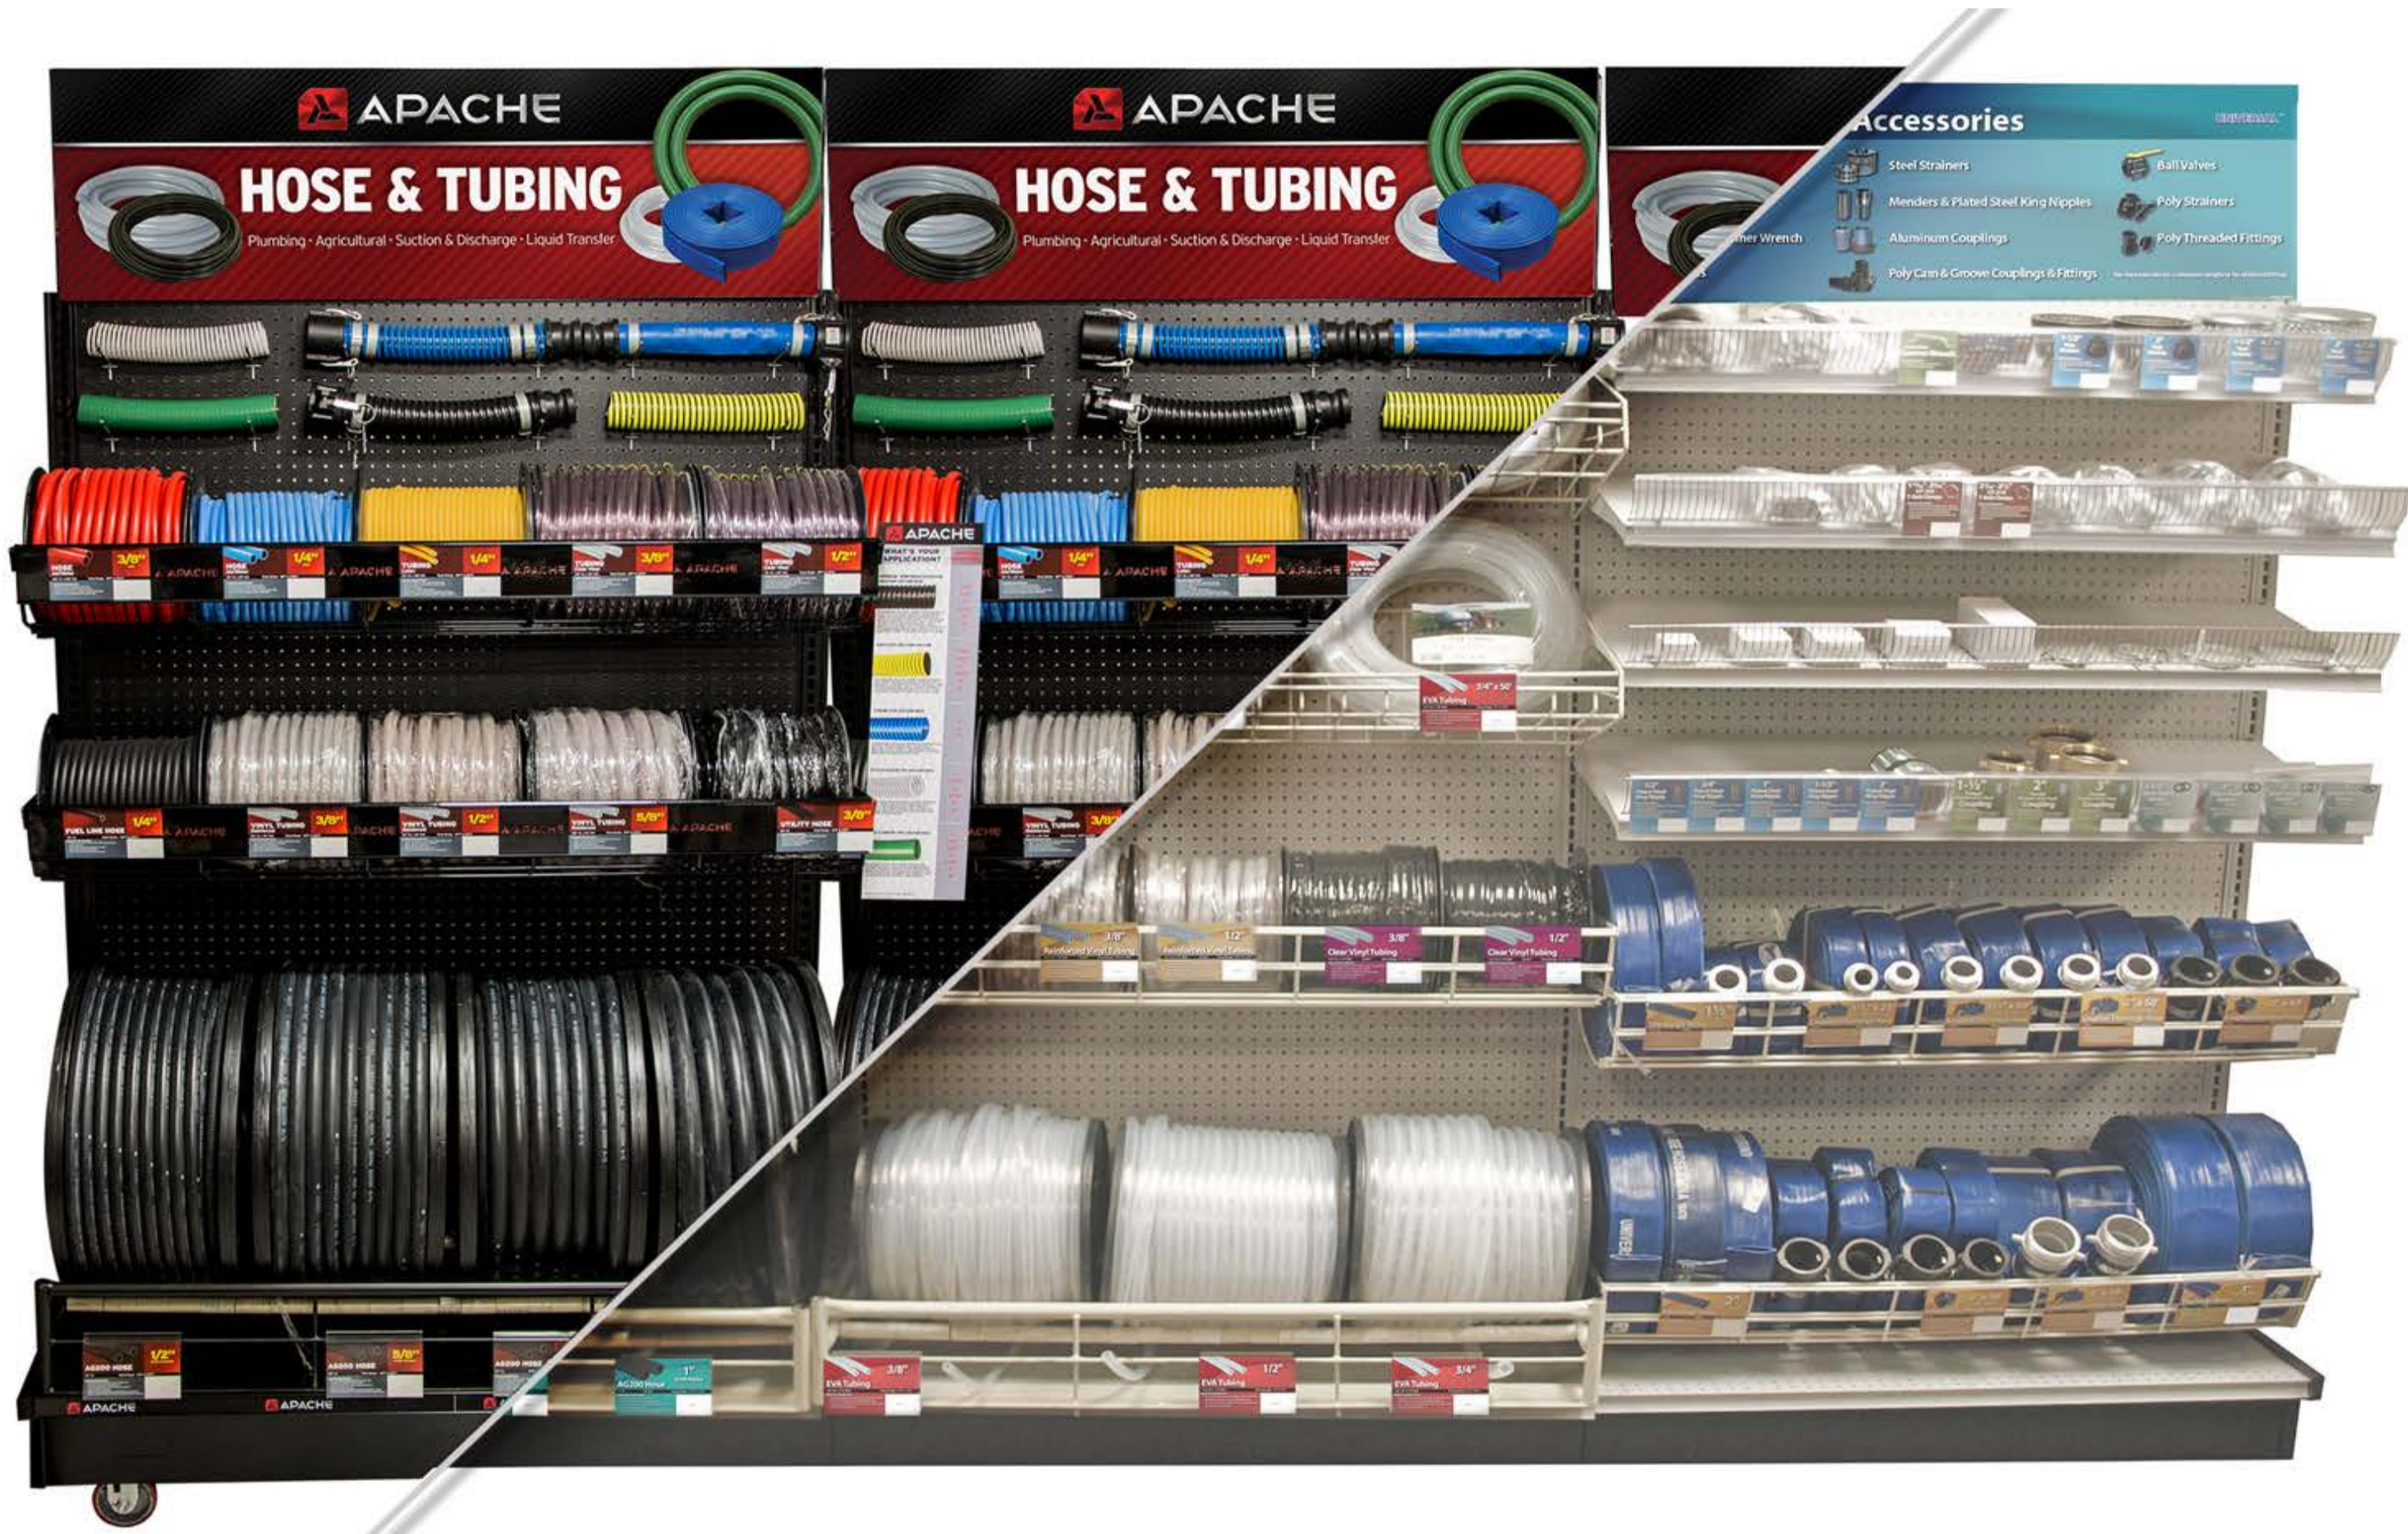

# 12' HOSE, TUBING, & ACCESSORIES DISPLAY