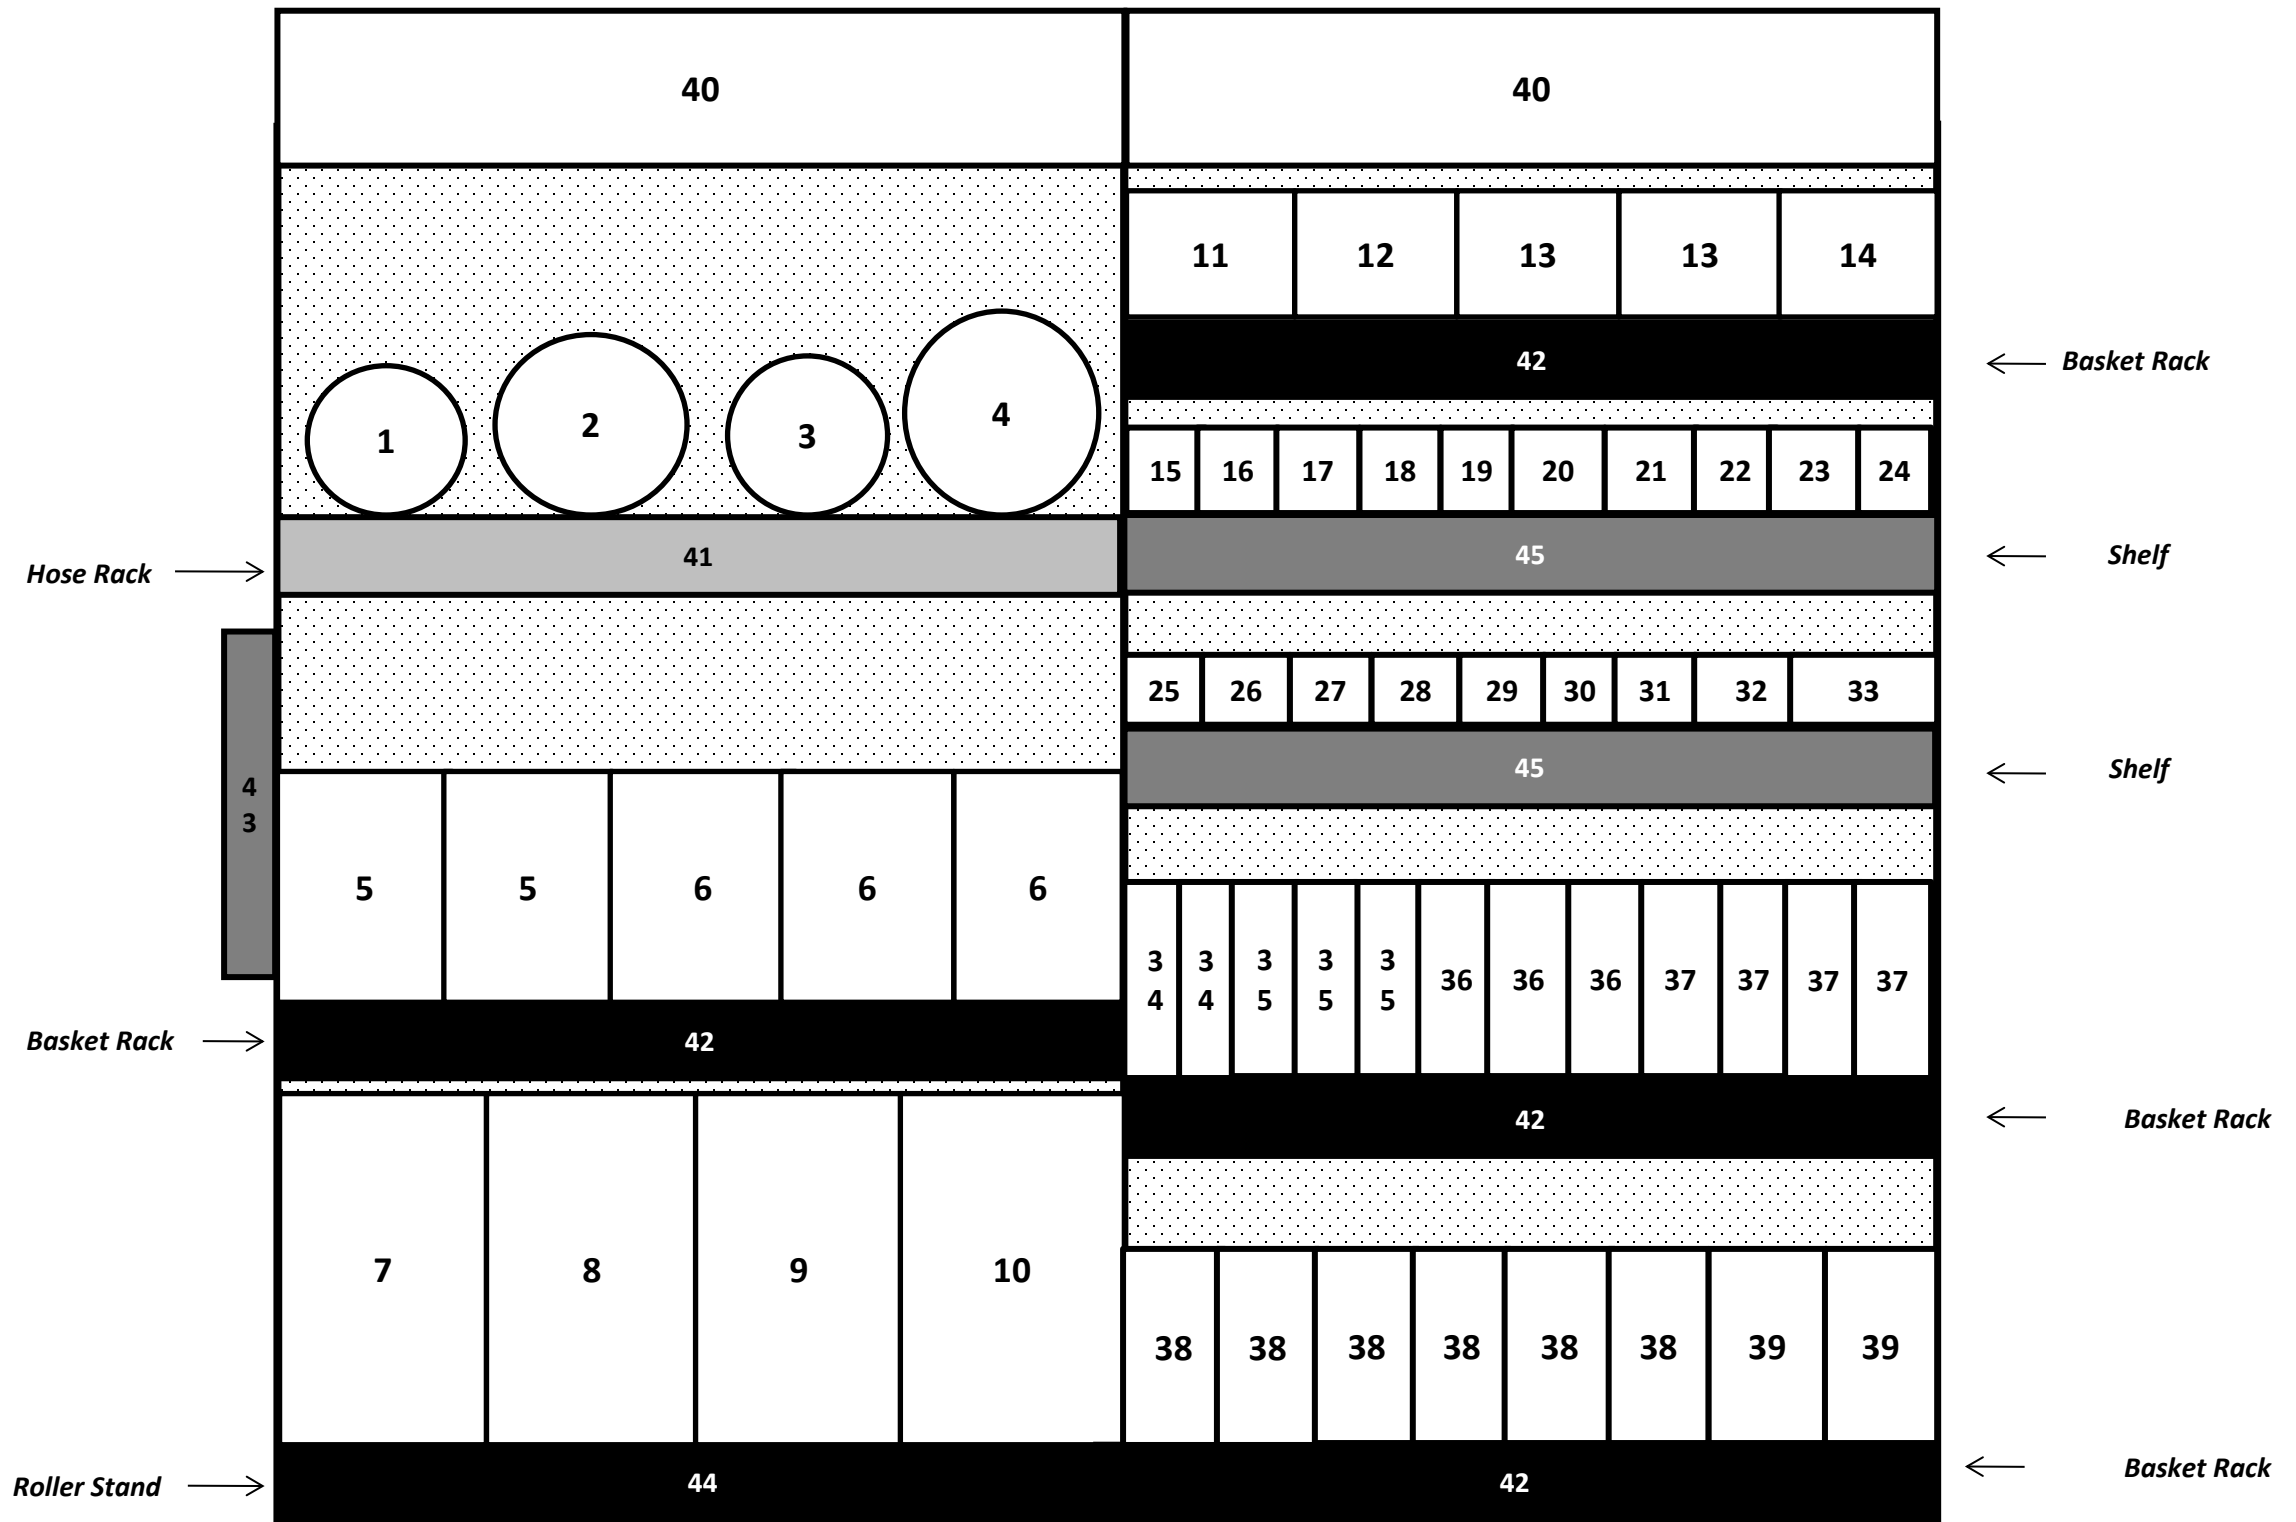

8' HOSE, TUBING & ACCESSORIES DISPLAY WITH DISCHARGE HOSE

8' HOSE, TUBING & ACCESSORIES DISPLAY WITH DISCHARGE HOSE

8' HOSE, TUBING & ACCESSORIES DISPLAY WITH DISCHARGE HOSE

POG #	PART#	UPC CODE 7-25559	DESCRIPTION	LENGTH (FT)	UOM	QTY
Multipurpose (AG 200) Shrinkwrapped Coils						
1	10031562	15383-9	3/8" Multipurpose (AG 200) Black Shrinkwrapped Coil	25	EA	3
2	10031576	15389-1	3/8" Multipurpose (AG 200) Black Shrinkwrapped Coil	50	EA	3
3	10031564	15384-6	1/2" Multipurpose (AG 200) Black Shrinkwrapped Coil	25	EA	3
4	10031578	15390-7	1/2" Multipurpose (AG 200) Black Shrinkwrapped Coil	50	EA	3
Black Multipurpose (AG 200) Reels (UPS-able)						
5	98109016	14991-7	1/4" Black Multipurpose (AG 200) Reel	150	FT	300
6	98109018	21032-7	3/8" Black Multipurpose (AG 200) Reel	100	FT	300
7	10031665	21033-4	1/2" Black Multipurpose (AG 200) Reel	250	FT	250
8	10031666	21034-1	5/8" Black Multipurpose (AG 200) Reel	225	FT	225
9	10031667	21035-8	3/4" Black Multipurpose (AG 200) Reel	150	FT	150
10	10031668	21036-5	1" Black Multipurpose (AG 200) Reel	125	FT	125
Reinforced Clear Vinyl Tubing						
11	15005610	33553-2	1/4" x 1/8" Reinforced Clear Vinyl Reel	200	FT	200
12	15005615	33554-9	3/8" x 1/8" Reinforced Clear Vinyl Reel	150	FT	300
13	15005620	33555-6	1/2" x 1/8" Reinforced Clear Vinyl Reel	75	FT	150
14	15005630	33557-0	3/4" x 1/8" Reinforced Clear Vinyl Reel	75	FT	75
T-Bolt Clamps						
15	43082004	55109-3	UT-193, 1-15/16" - 2-3/16" T-Bolt Clamp SS (10 Per Bag)		EA	20
16	43082008	55110-9	UT-218, 2-3/16" - 2-1/2" T-Bolt Clamp SS (10 Per Bag)		EA	20
Stainers						
17	70002760	07592-6	1-1/2" Poly Strainer		EA	2
18	70002780	07593-3	2" Poly Strainer		EA	2
19	70000008	07585-8	1-1/2" Steel Strainer		EA	2
20	70000504	07586-5	2" Steel Strainer		EA	2
Suction/Discharge Hose Fittings						
21	43107521	68093-9	Double End Spanner Wrench		EA	4
22	43074504	05912-4	1-1/2" Female Aluminum Pin Lugs		EA	3
23	43076000	05914-8	2" Female Aluminum Pin Lugs		EA	8
24	43077252	05918-6	3" Female Aluminum Pin Lugs		EA	3
Gaskets						
25	97433100	22565-9	1-1/2" Pin Lug Gasket (2 Pack)		EA	5
26	97433105	22566-6	2" Pin Lug Gasket (2 Pack)		EA	10
27	97433110	22567-3	3" Pin Lug Gasket (2 Pack)		EA	5
28	97498110	19592-1	2" Cam & Groove Gaskets (3 Pack)		EA	10
King Nipples						
29	43050555	05849-3	1/2" Plated Steel King Nipple		EA	6
30	43050560	05851-6	3/4" Plated Steel King Nipple		EA	6
31	43050565	05852-3	1" Plated Steel King Nipple		EA	6
32	43050575	05854-7	1-1/2" Plated Steel King Nipple		EA	8
33	43050580	05855-4	2" Plated Steel King Nipple		EA	12
PVC Discharge Assemblies						
34	98138011	23351-7	1-1/2" x 25' PVC Discharge Cpld. MxF Pin Lugs	25	EA	2
35	98138015	09002-8	1-1/2" x 50' PVC Discharge Cpld MxF Pin Lugs	50	EA	3
36	98138040	09005-9	2" x 25' PVC Discharge Cpld. MxF Pin Lugs	25	EA	4
37	98138045	09006-6	2" x 50' PVC Discharge Cpld. MxF Pin Lugs	50	EA	4
38	98138049	23354-8	2" x 50' PVC Discharge Cpld. Poly C x E	50	EA	6
39	98138065	14659-6	3" x 50' PVC Discharge Cpld. MxF Pin Lugs	50	EA	2
Dischargeplay Materials						
	99002072	29780 9	8' Hose and Tube Discharge Display POP Kit (Includes Individual Items)		EA	1
Or Individually						
40	99002646-8R	90110-2	8' Hose & Tubing & Right Header		EA	1
40	99002646-8L	90109-6	8' Hose & Tubing & Left Header		EA	1
40	99002672-8	70156-6	8' Dischargeplay Header Bracket Set		EA	1
41	99002694	53942-8	48" Hose Rack (for shrink-wrapped coils)		EA	1
42	99002446	36306-1	Shelf-Talker Plastic Holders		EA	22
43	99002030	26821 2	Suction Hose Shelf Talker Isle Violator Set		EA	1
42	99002316	90186-7	Shelf-Talker Set		EA	1
42	99002028	35444-1	16" Basket Racks (for hose reels)		EA	4
45	99000285	12126-5	Flip Data Strip 3-1/2X47-5/8		EA	2
44	99002025	35442-7	Bottom Rack (roller stand for EPDM Rolls)		EA	1