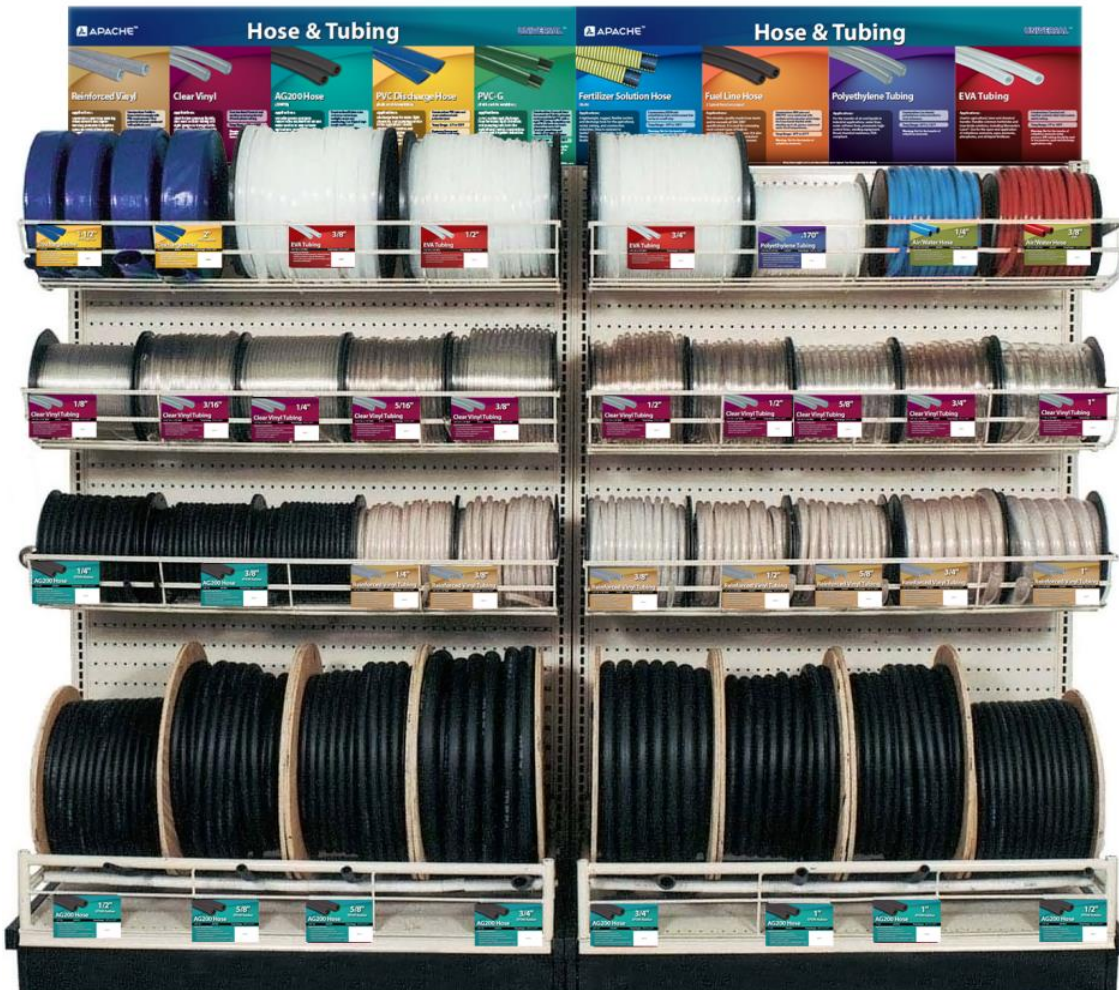

8' BULK HOSE & TUBING DISPLAY

- Versatile products for home, industrial and commercial
- Fits all standard Lozier shelving
- Complete with shelf talkers and plastic holders
- All hose includes branded bar codes by foot increments
- Display is easily maintained with tangle-free dispensing

8' BULK HOSE & TUBING DISPLAY

BASKETS #1 & 2
The Rack for Row 1 hooks in 63" up from the base deck.

BASKETS #3 & 4
The Rack for Row 2 hooks in 48" up from the base deck.

BASKETS #5 & 6
The Rack for Row 3 hooks in 33" up from the base deck.