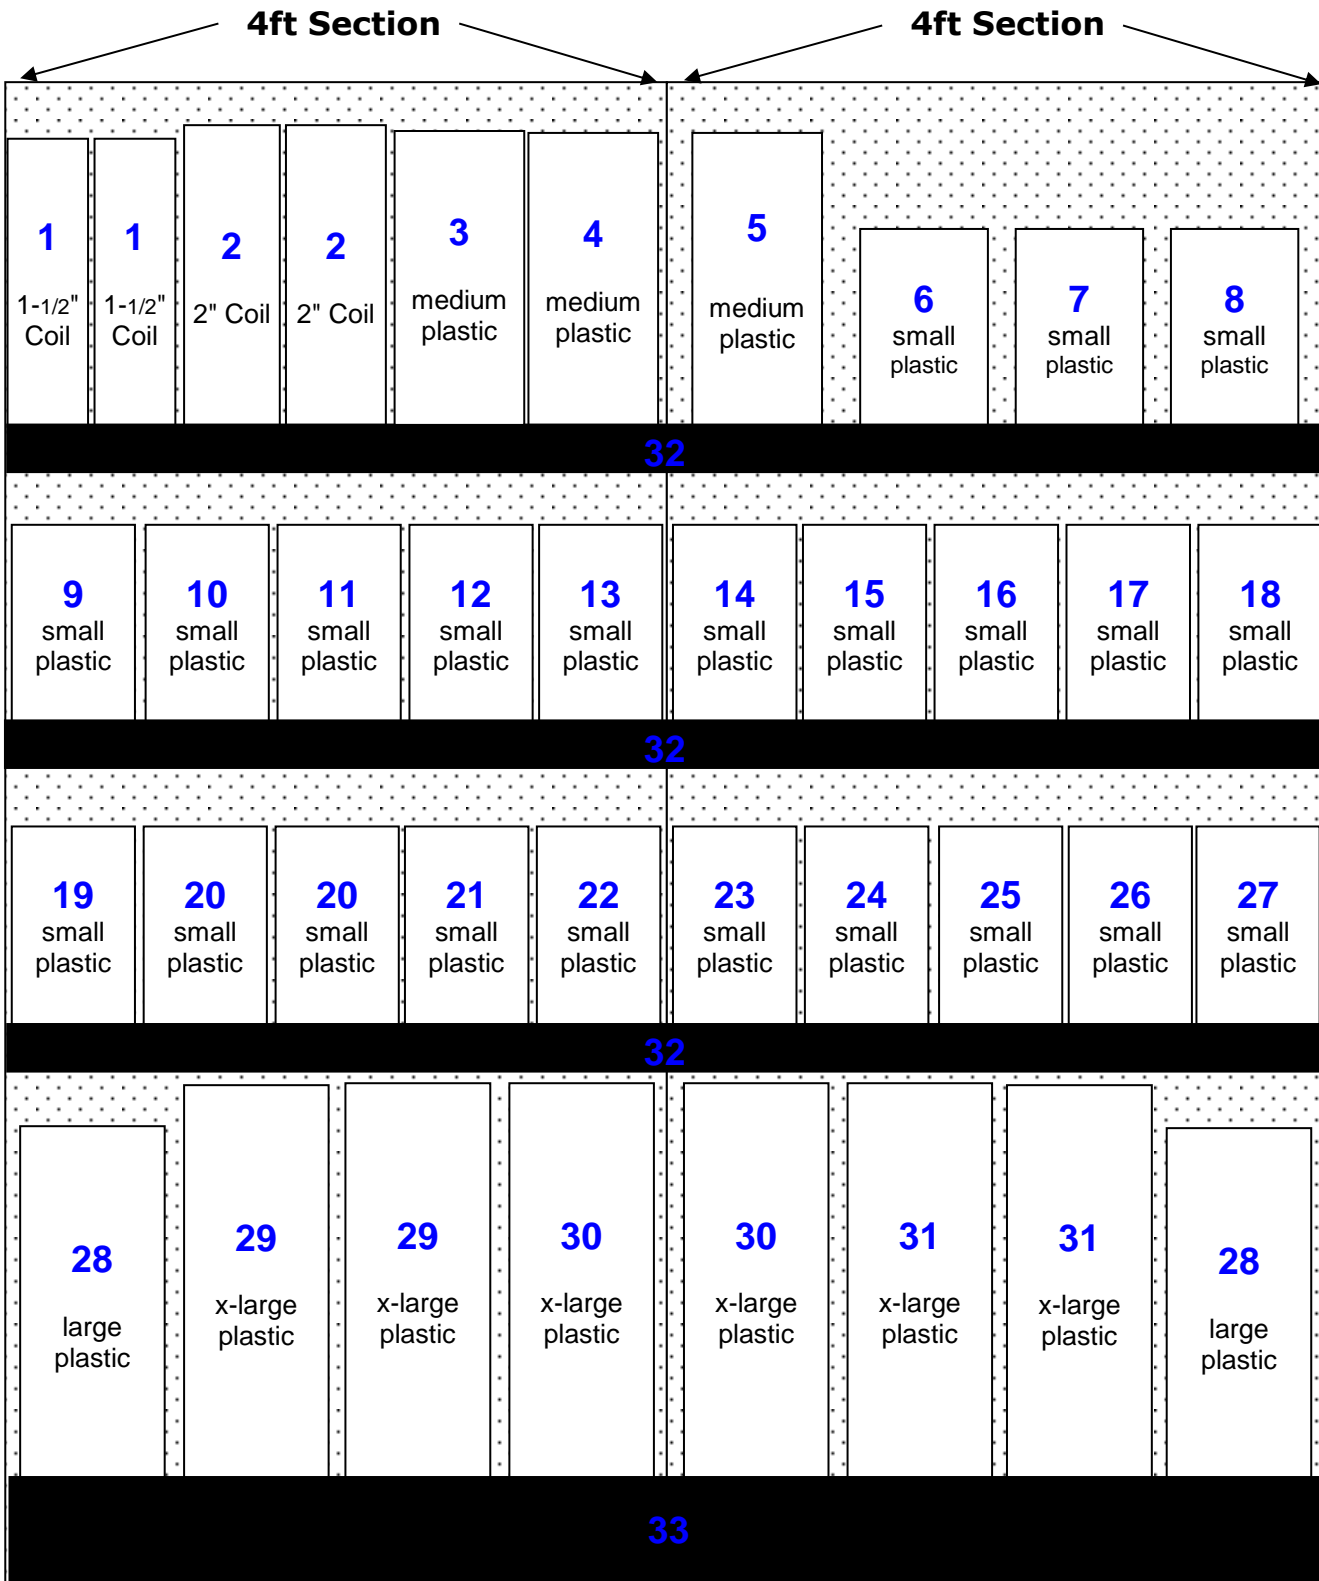

8' BULK HOSE & TUBING DISPLAY

- Versatile products for home, industrial and commercial
- Fits all standard Lozier shelving
- Complete with shelf talkers and plastic holders
- All hose includes branded bar codes by foot increments
- Display is easily maintained with tangle-free dispensing

8' BULK HOSE & TUBING DISPLAY

BASKETS #1 & 2
The Rack for Row 1 hooks in 63" up from the base deck.

BASKETS #3 & 4
The Rack for Row 2 hooks in 48" up from the base deck.

BASKETS #5 & 6
The Rack for Row 3 hooks in 33" up from the base deck.