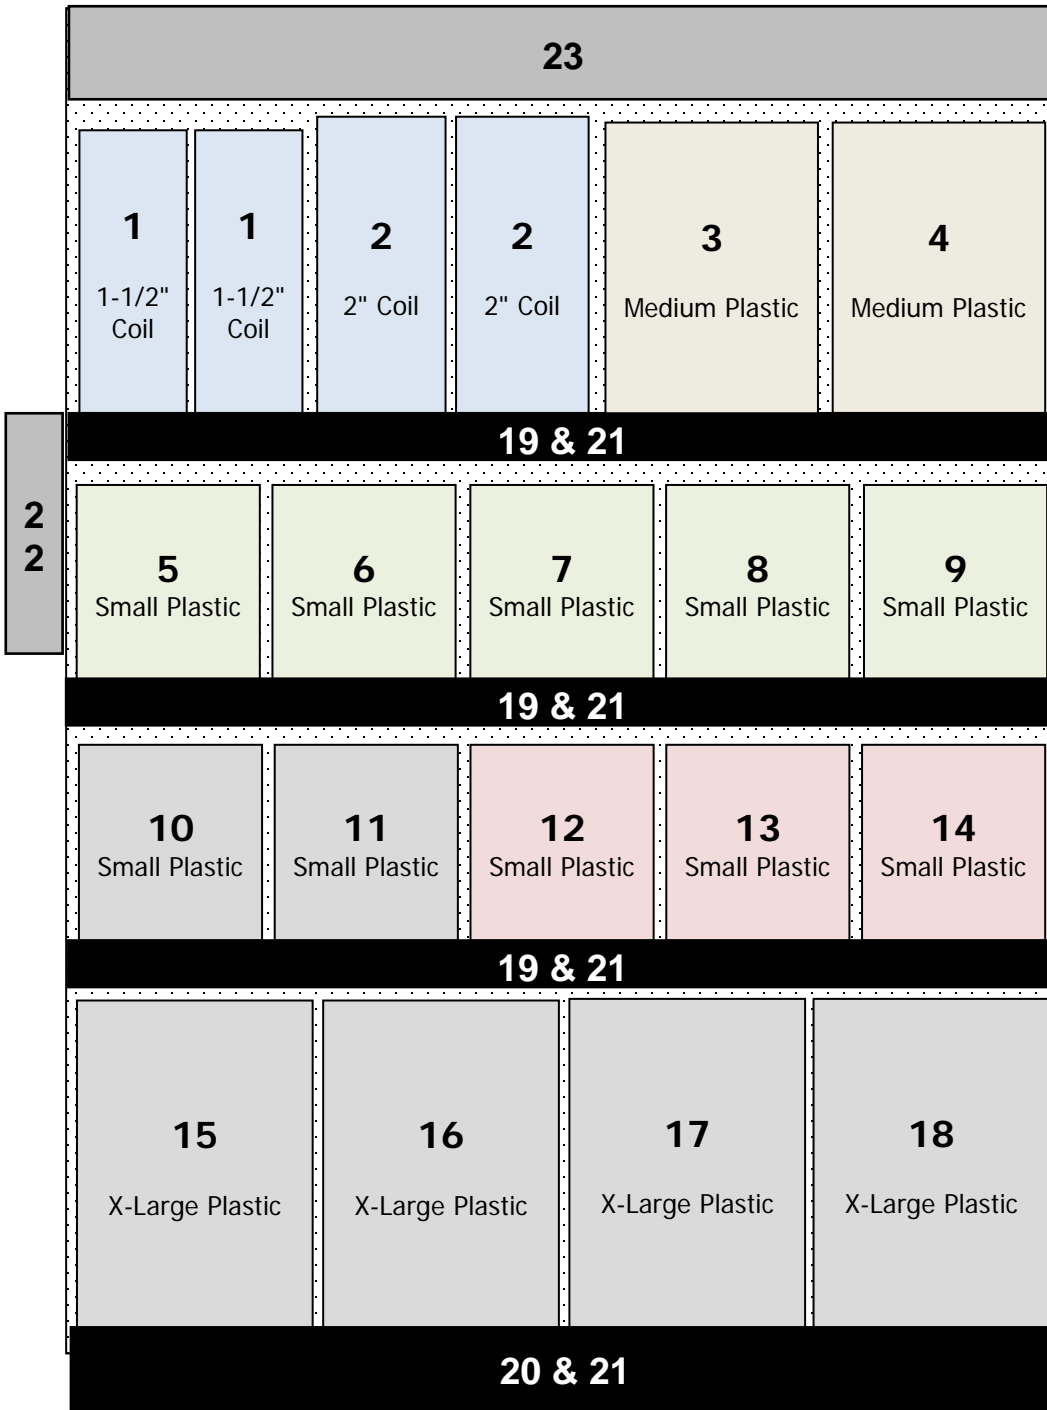

4' BULK HOSE & TUBING DISPLAY

4' BULK HOSE & TUBING DISPLAY

BASKET #1

The Rack for Row 1 hooks in 63" up from the base deck.

BASKET #2

The Rack for Row 2 hooks in 48" up from the base deck.

BASKET #3

The Rack for Row 3 hooks in 33" up from the base deck.

BOTTOM RACK

The Rack for Row 4 sets on top of the base deck.

4' BULK HOSE & TUBING DISPLAY

POG #	PART#	UPC CODE 7-25559	DESCRIPTION	LENGTH (FT)	UOM	QTY
Clear Vinyl Tubing						
5	15005580	33548-8	3/8" x 1/8" Wall	150	FT	150
6	15005585	33549-5	1/2" x 1/8" Wall	75	FT	75
7	15005590	33550-1	5/8" x 1/8" Wall	75	FT	75
8	15005595	33551-8	3/4" x 1/8" Wall	50	FT	50
9	15005600	33552-5	1" x 1/8" Wall	40	FT	40
Reinforced Vinyl Tubing						
12	15005610	33553-2	1/4" x 1/8" Wall	200	FT	200
13	15005620	33555-6	1/2" x 1/8" Wall	75	FT	75
14	15005625	33556-3	5/8" x 1/8" Wall	75	FT	75
EVA Tubing						
3	15017009	01902-9	1/2" I.D.	350	FT	350
4	15016002	01900-5	3/8" I.D.	500	FT	500
Black Multipurpose (AG200) Reels						
10	98109016	14991-7	1/4" I.D.	150	FT	150
11	98109018	21032-7	3/8" I.D.	100	FT	100
18	10031665	21033-4	1/2" I.D.	250	FT	250
17	10031666	21034-1	5/8" I.D.	225	FT	225
16	10031667	21035-8	3/4" I.D.	150	FT	150
15	10031668	21036-5	1" I.D.	125	FT	125
PVC Discharge Hose						
1	13026445	20948-2	1 1/2" I.D.	100	FT	200
2	13026465	20949-9	2" I.D.	100	FT	200
Display Rack Components, and P.O.P						
	99002071	29779-3	4ft Hose and Tube Display POP Kit (Includes below parts)		EA	1
Or Individually						
19	99002028	35444-1	16" Baskets for Bulk Tubing		EA	3
20	99002025	35442-7	Bottom Rack Hose Display		EA	1
22	99002030	26821-2	Suction Hose Shelf Talker Aisle Violator Set		EA	1
21	99002446	36306-1	Card Holder <i>(Need 1 Per Each Hose Style & Size)</i>		EA	18
21	99002316	36303-0	Card Set <i>(Includes All Styles & Sizes Offered)</i>		EA	1
23	99002672-4	70155-9	4' Display Header Bracket Set		EA	1
23	99002645-4	78504-7	4' Hose & Tubing Display Header		EA	1