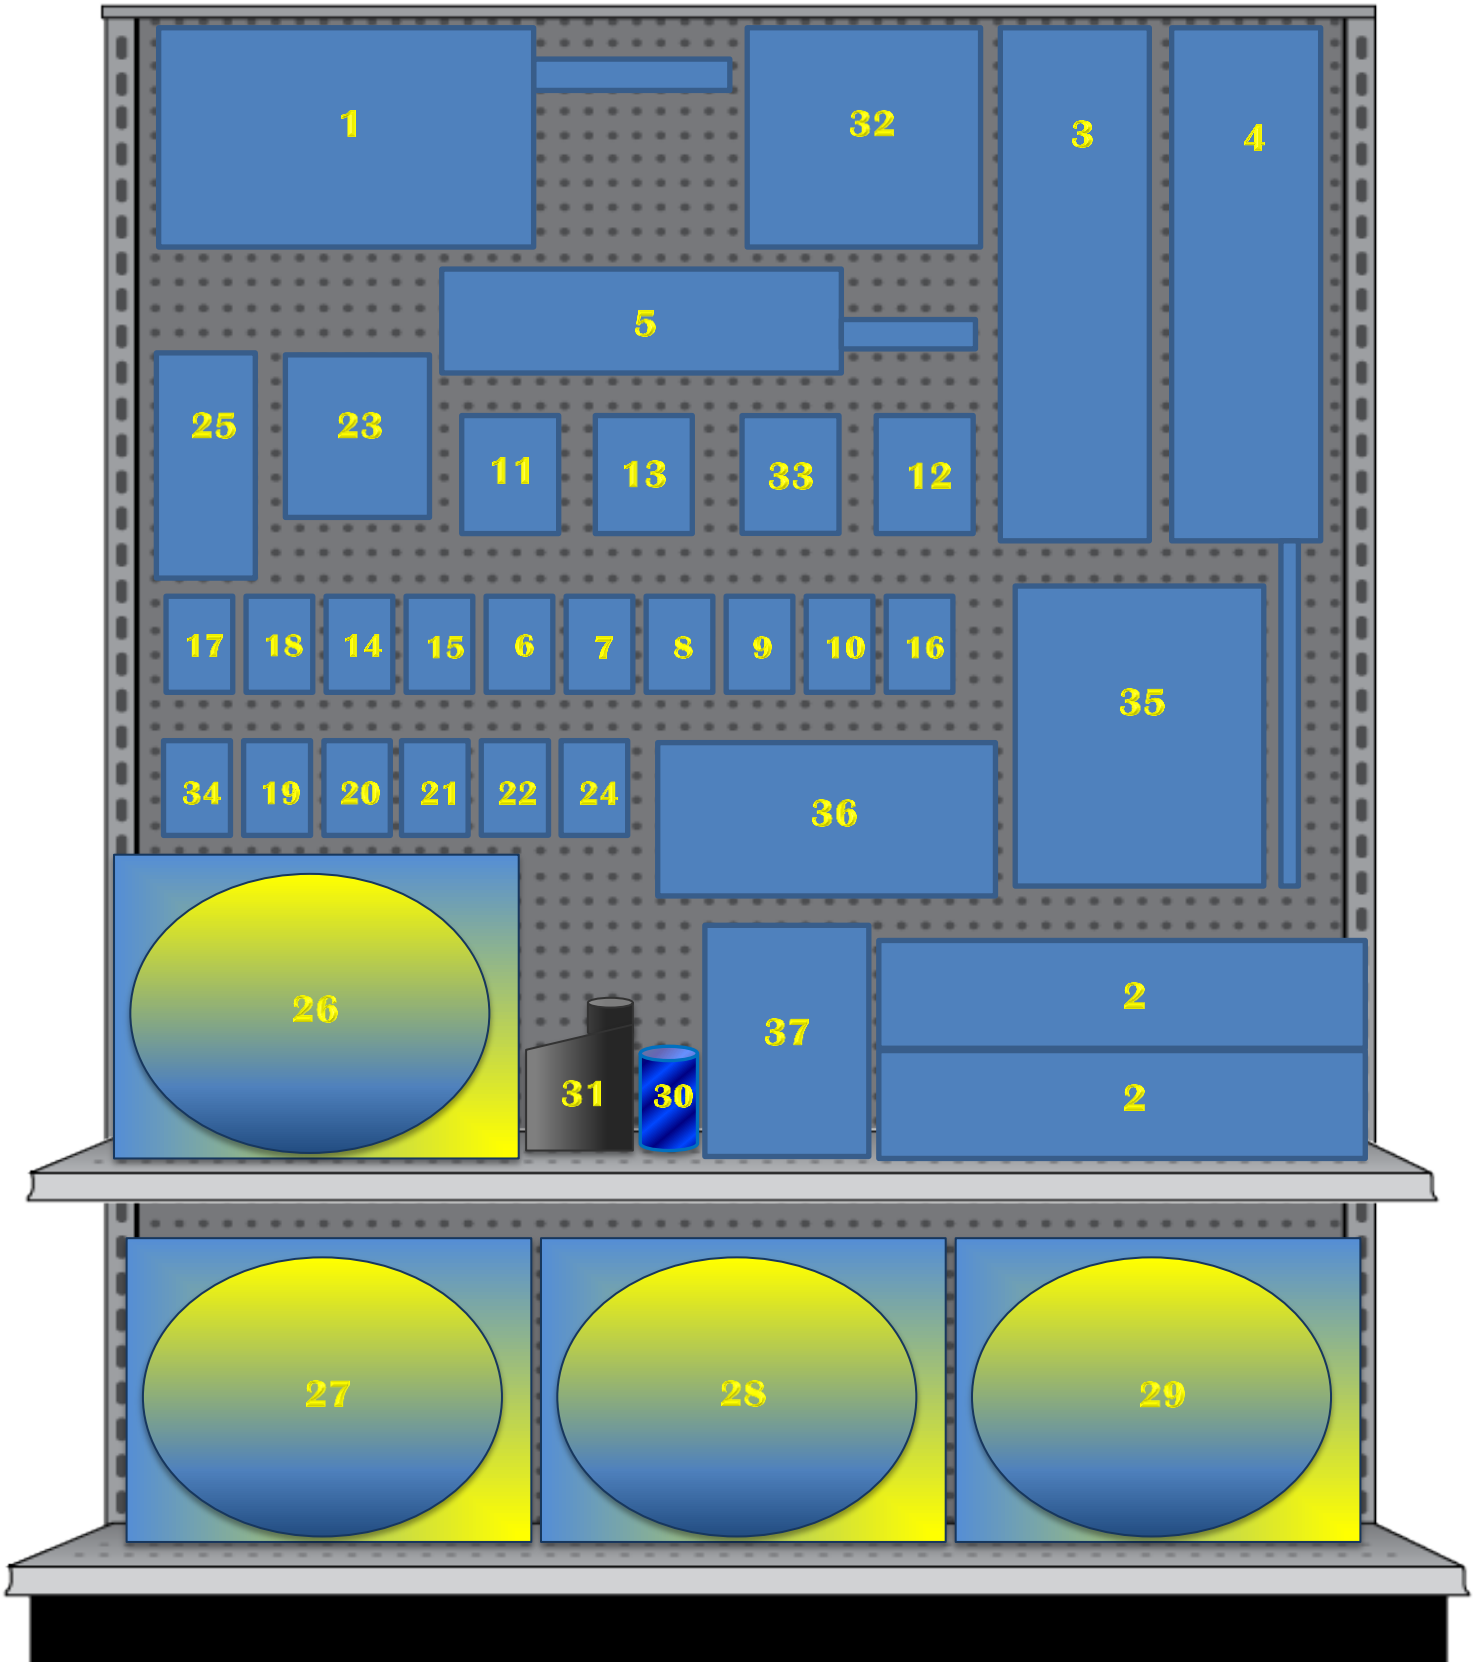

4' PRESSURE WASHER DISPLAY

4' PRESSURE WASHER DISPLAY

POG #	PART NUMBER	UPC CODE	PRODUCT DESCRIPTION	SET QTY
Guns				
2	99050004	7-25559-67631-4	2600# Gun Kit	3
1	99050048	7-25559-77943-5	3700# Ergonomic Gun	3
32	99050052	7-25559-81056-5	4500# Gun	3
Wands				
3	99050046	7-25559-77941-1	Multi Tip Wand	2
4	99050007	7-25559-67634-5	EZ Lock QD Wand	2
5	99050006	7-25559-67633-8	Replacement Wand 36"	2
Tips and Nozzles				
11	99050009	7-25559-67636-9	Q.D. Spray Tip 3.5 5-Pack	2
6	99050010	7-25559-67637-6	Q.D. Spray Tip 3.5 Red 0-Degree	2
7	99050011	7-25559-67638-3	Q.D. Spray Tip 3.5 Yellow 15-Degree	2
8	99050012	7-25559-67639-0	Q.D. Spray Tip 3.5 Green 25-Degree	2
9	99050013	7-25559-67640-6	Q.D. Spray Tip 3.5 White 40-Degree	2
10	99050014	7-25559-67641-3	Q.D. Soap Tip Black 65-Degree	2
12	99050042	7-25559-71207-4	3000# Turbo Nozzle	4
13	99050039	7-25559-71204-3	3000# Variable Spray Nozzle	4
38	99050033	7-25559-68360-2	3700# Hard Soft Turbo Nozzle	3
33	99050051	7-25559-81055-8	High Pressure Soap Nozzle	4
Quick Connect Adapters				
17	99050000	7-25559-67630-7	Quick Disconnect Garden Hose Adapter Set	4
14	99050017	7-25559-67644-4	Metric QD Set	4
15	99050016	7-25559-67643-7	3/8 Female Pipe Q.D. Socket & Q.D. Plug Set	4
16	99050015	7-25559-67642-0	1/4 Female Q.D. Socket & Male Plug Set	4
Screw Type Adapters				
34	99050024	7-25559-67651-2	1/4" Male Pipe Thread x Male Metric	4
19	99050021	7-25559-67648-2	Female Metric x 3/8 Female Pipe	4
20	99050023	7-25559-67650-5	3/8" Female Pipe Thread x Male Metric	4
21	99050019	7-25559-67646-8	Male Metric x 3/8 Male Pipe	4
22	99050022	7-25559-67649-9	1/4" Female Pipe Thread x Female Metric	4
Accessories				
23	99050026	7-25559-67653-6	Soap / Chemical Tubing Kit	2
24	99050027	7-25559-67654-3	Inlet Water Filter & O-Ring Assortment	2
25	99050047	7-25559-77942-8	Water Filter & Hose	2
35	99050056	7-25559-81060-2	Rotating Brush with Adapters	2
36	99050049	7-25559-77944-2	4-Tip Water broom	2
37	99050050	7-25559-77945-9	High Pressure Soap Applicator	2
Hoses				
26	99050040	7-25559-71205-0	1/4" x 25' 2600# Metric Pressure Washer Hose	4
27	99050029	7-25559-67655-0	5/16" x 25' 3700# Metric Pressure Washer Hose	3
28	99050030	7-25559-67656-7	5/16" x 50' 3700# Metric Pressure Washer Hose	3
29	99050044	7-25559-72356-8	3/8" x 50' 4000# Replacement Pressure Washer H	2
Pump Maintenance				
30	99002125	7-25559-69250-5	Pump Defender	6
31	99002126	7-25559-69251-2	Pump Oil	4
P.O.P. & Signage				
	99050053	7-25559-81057-2	Sign Kit for Apache PW 4' Set	1
	99002672-4	7-25559-70155-9	header brackets	1
	99050045	7-25559-76255-0	Pressure Washer header	1
Chemicals				

Highly Concentrated 1 Gallon Jug Chemicals For the soap applicator & tubing kit available on request
7 varieties available