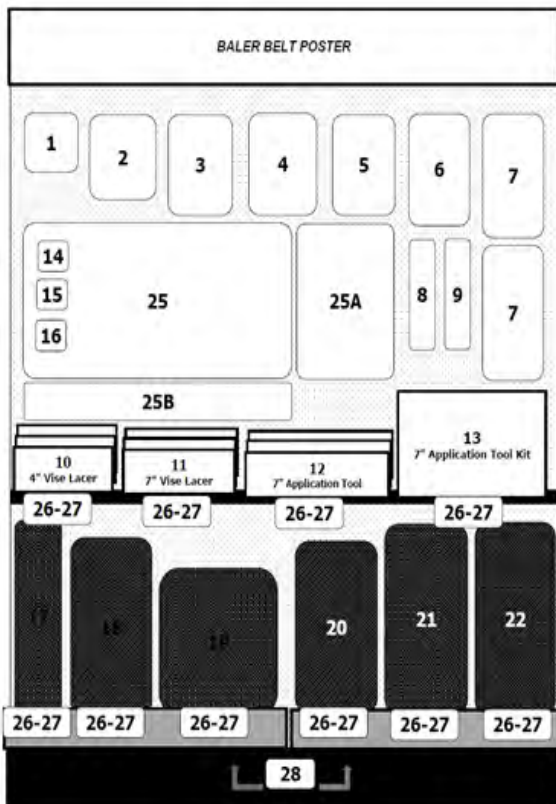

4' BALER BELT 3-PLY DISPLAY

HARVEST SALES DURING BALING SEASON

- ▶ Free-standing display and P.O.P. poster are versatile for seasonal displays
- ▶ Includes the most popular O.E.M. replacement belts for John Deere, Case IH, and New Holland round baler models
- ▶ Assortment of essential replacement accessories including belt lacing and pins
- ▶ P.O.P. poster details baler models and which belts are needed for each model
- ▶ All belts and lacing meet or exceed O.E.M. specifications
- ▶ Compact display sized for efficient, versatile use of your retail floor space
- ▶ Quick and easy set-up in your store