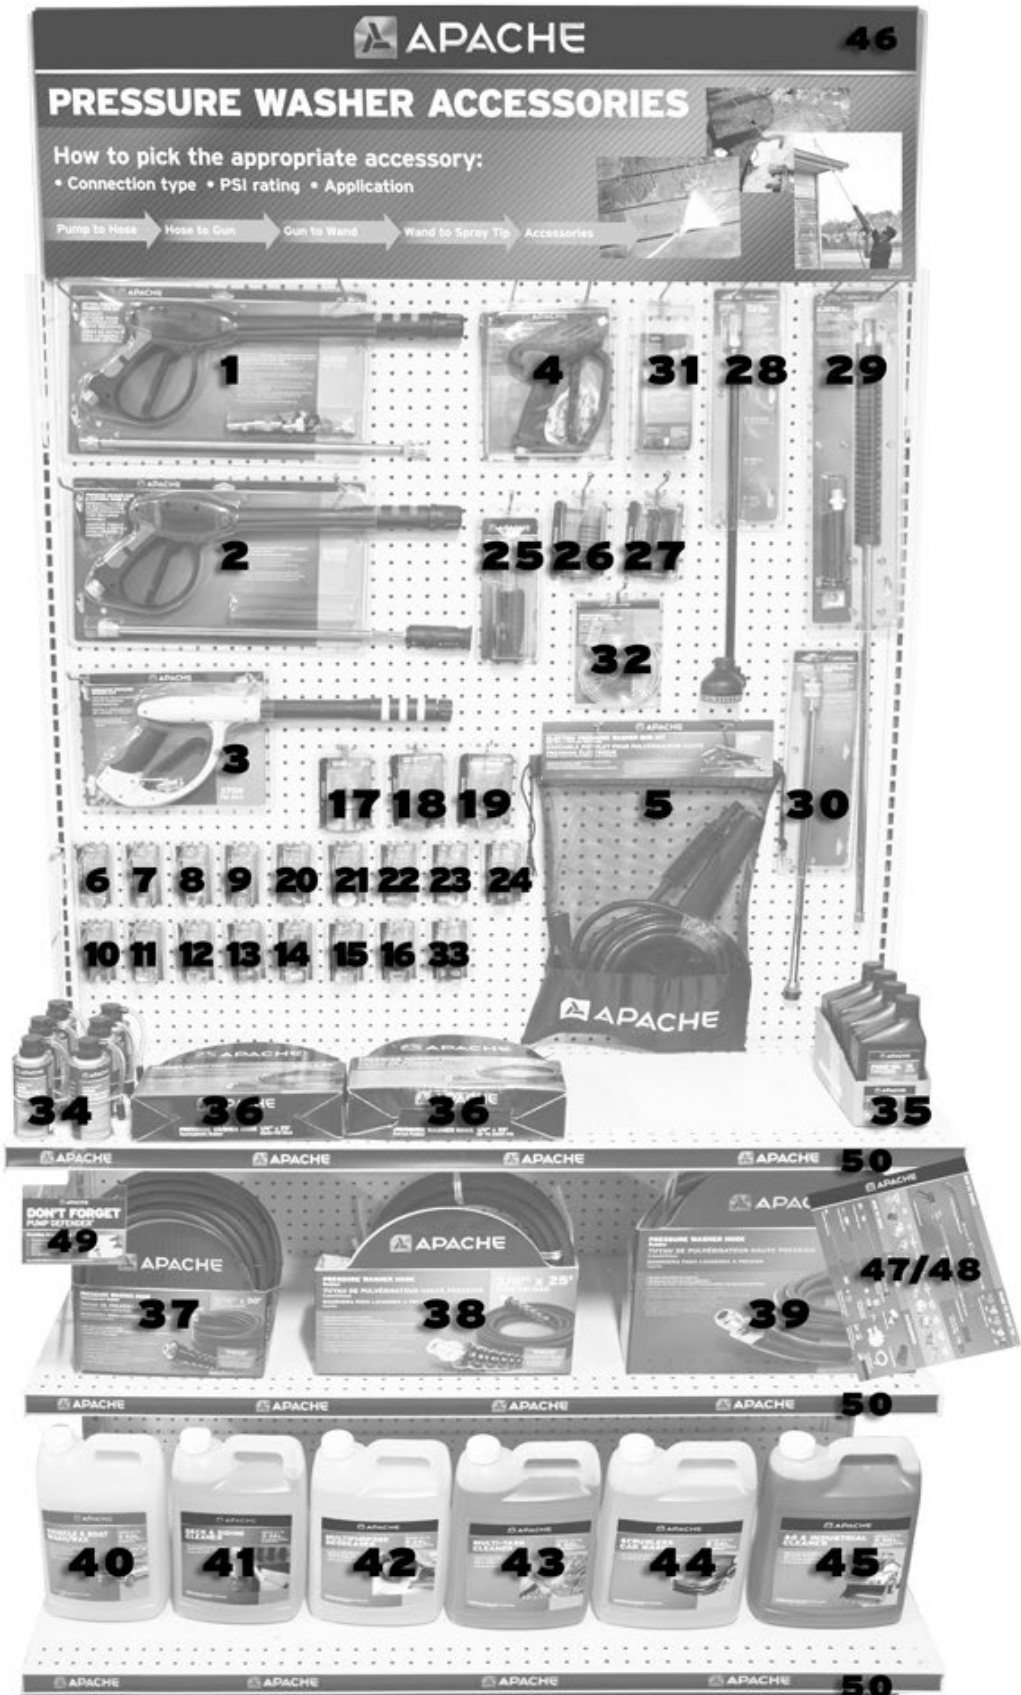

4' PRESSURE WASHER DISPLAY WITH CHEMICALS

4' PRESSURE WASHER DISPLAY WITH CHEMICALS

4' PRESSURE WASHER DISPLAY WITH CHEMICALS

| POG# | PART# | UPC | DESCRIPTION | QTY |
|---|---------------|------------------|---|-----|
| Pressure Washer Gun & Kits | | | | |
| 1 | 99023802 | 7-25559-72354-4 | 4000 PSI Metric Replacement Gun Kit | 4 |
| 2 | 99023801 | 7-25559-72353-7 | 2600 PSI Gun & Variable Wand Kit | 4 |
| 3 | 99030691 | 7-25559-56462-8 | 3700 PSI Ergonomic Gun Kit | 4 |
| 4 | 99023692 | 7-25559-54464-4 | 4500 PSI Pistol Gun & Adapter Kit | 4 |
| 5 | 99023701 | 7-25559-67184-5 | 2000 PSI Electric Gun Kit | 4 |
| Adapters | | | | |
| 6 | 44048712 | 7-25559-48304-2 | Male Metric Adapter | 4 |
| 7 | 44048730 | 7-25559-16869-7 | Male Metric x 3/8" MPT Adapter | 4 |
| 8 | 39038470 | 7-25559-34301-8 | 3/8" MPT x 1/4" FPT Reducer Bushing Adapter | 4 |
| 9 | 99030671 | 7-25559-67426-6 | Male Metric x 3/8" QD Plug Adapter | 4 |
| 10 | 44048725 | 7-25559-16868-0 | Male Metric x 1/4" MPT Adapter | 4 |
| 11 | 44048664 | 7-25559-20236-0 | QD Garden Hose Adapter Set | 4 |
| 12 | 98441022 | 7-25559-4336-2 | 1/4" QD Adapter Set | 4 |
| 13 | 98441024 | 7-25559-56978-4 | 3/8" QD Adapter Set | 4 |
| 14 | 44048748 | 7-25559-50150-0 | Female Metric x 3/8" QD Socket/Plug Adapter Set | 4 |
| 15 | 99030672 | 7-25559-67427-3 | 3/8" QD Socket x Female Metric Adapter | 4 |
| 16 | 44048720 | 7-25559-16867-3 | 3/8" FPT x Female Metric Adapter | 4 |
| 17 | 99023752 | 7-25559-52718-0 | Electric Adapter Set | 4 |
| Tips & Nozzles | | | | |
| 18 | 99023804 | 7-25559-81835-6 | 3000 PSI High Pressure Soap Tip | 4 |
| 19 | 99023778 | 7-25559-55386-8 | QD Spray Tip Kit — 3.5 Orifice (5 Pack) | 4 |
| 20 | 99023788 | 7-25559-56054-5 | 0° Red QD Spray Tip — 3.5 Orifice | 4 |
| 21 | 99023789 | 7-25559-56055-2 | 15° Yellow QD Spray Tip — 3.5 Orifice | 4 |
| 22 | 99023790 | 7-25559-56056-9 | 25° Green QD Spray Tip — 3.5 Orifice | 4 |
| 23 | 99023791 | 7-25559-56057-6 | 40° White QD Spray Tip — 3.5 Orifice | 4 |
| 24 | 99023499 | 7-25559-34122-9 | 65° Black Low Pressure QD Soap Tip | 4 |
| 25 | 99030688 | 7-25559-55260-1 | 3700 PSI Hard-Soft Turbo Nozzle | 4 |
| 26 | 99023611 | 7-25559-72381-0 | 3000 PSI Turbo Nozzle with QD | 4 |
| 27 | 99023474 | 7-25559-33740-6 | 3000 PSI 0° to 40° Variable Nozzle — 3.5 Orifice | 4 |
| Wands | | | | |
| 28 | 99023698 | 7-25559-78486-6 | Multi-Tip Wand | 4 |
| 29 | 99023687 | 7-25559-43367-2 | 36" Replacement Wand | 2 |
| 30 | 99034000 | 7-25559-65885-3 | Easy Lock Quick Disconnect Wand | 4 |
| Accessories | | | | |
| 31 | 99023699 | 7-25559-84008-1 | 3/4" 100 PSI Water Filter Kit | 2 |
| 32 | 98023468 | 7-25559-33698-0 | Soap/Chemical Injector Tubing Kit | 4 |
| 33 | 99023468 | 7-25559-52760-9 | Inlet Filter & O-ring Set | 4 |
| 34 | 99002125 | 7-25559-69250-5 | Pump Defender™ Pump Protector & Winterizer | 6 |
| 35 | 99002126 | 7-25559-69251-2 | Pump Oil | 4 |
| Hoses | | | | |
| 36 | 10085582 | 7-25559-465551-2 | 1/4" x 25' 2600 PSI Hose — Female Metric | 4 |
| 37 | 10085591 | 7-25559-56978-4 | 5/16" x 50' 3700 PSI Hose — Female Metric | 4 |
| 38 | 10085560 | 7-25559-46503-1 | 3/8" x 25' 4000 PSI Hose — Male x Male Swivel | 4 |
| 39 | 10085574 | 7-25559-48407-7 | 3/8" x 50' 4000 PSI Hose — QD | 4 |
| Cleaner — Super Concentrate 1:5 | | | | |
| 40 | 99002100 | 7-25559-50601-7 | Multipurpose Degreaser | 4 |
| 41 | 99002102 | 7-25559-50602-4 | Deck & Siding Cleaner | 4 |
| 42 | 99002104 | 7-25559-50603-1 | Vehicle & Boat Wash/Wax | 4 |
| 43 | 99002114 | 7-25559-63068-2 | Multi-Task Cleaner | 4 |
| 44 | 99002119 | 7-25559-65747-4 | Scrubless Car Wash | 4 |
| 45 | 99002122 | 7-25559-65749-8 | Ag & Industrial Equipment Wash | 4 |
| P.O.P. & Signage | | | | |
| | 99002076 | 7-25559-29784-7 | 4' Pressure Washer POP Kit (Includes Below Items) | 1 |
| or Individually | | | | |
| 46 | 99002679 | 7-25559-71191-6 | 4' Pressure Washer Header Sign | 1 |
| 47 | 99002911 | 7-25559-74508-9 | Pressure Washer Connection Guide | 1 |
| 48 | 99002676 | 7-25559-62231-1 | 11" Ladder Tie | 1 |
| 49 | 99002125-POP | 7-25559-31470-4 | Pump Defender® Shelf Wobbler Set | 1 |
| | 99002679-TAG | 7-25559-31300-4 | Pressure Washer Adapter Location Tag Set | 1 |
| 50 | 99002638 | 7-25559-25910-4 | 24" Apache Shelf Strip | 6 |
| Display Header Brackets — Choose One | | | | |
| | 99002672-4 | 7-25559-70155-9 | 4' Display Header Bracket Set with Left & Right Holders | 1 |
| | 99002655-BRKT | 7-25559-78349-4 | 4' Hydraulic Display Header Bracket Set | 1 |