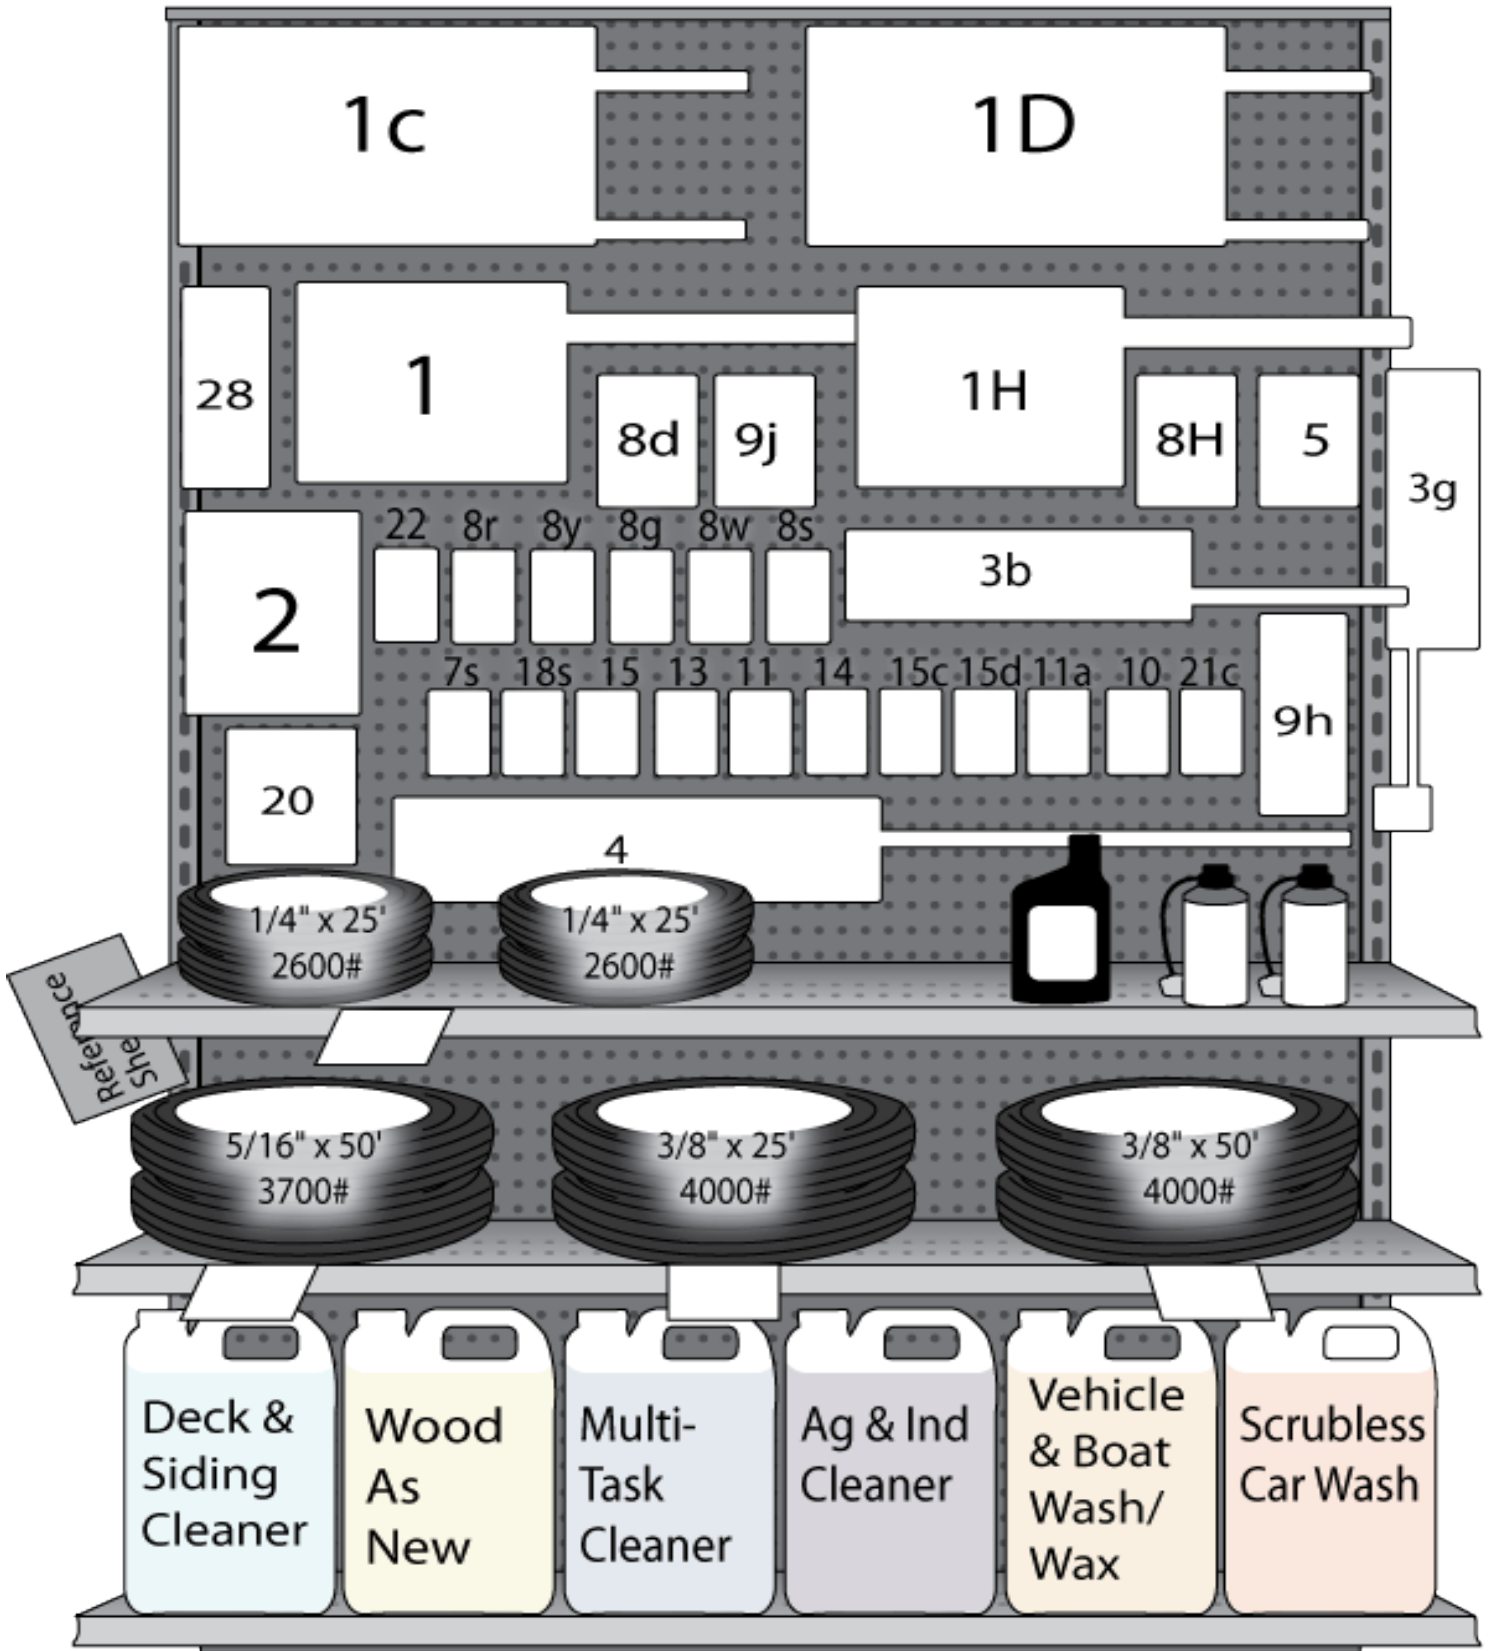

4' PRESSURE WASHER DISPLAY

4' PRESSURE WASHER DISPLAY

POG #	PART NUMBER	UPC CODE	DESCRIPTION	QTY
Pressure Washer Guns				
1C	99023801	7-25559-72353-7	2600# Gun & Variable Wand Kit	2
1	99023686	7-25559-54421-7	4000# Metric Spray Gun w/Adapters	2
1D	99023802	7-25559-72354-4	4000# PW Gun, Wand, Spray Tip, QD Kit	2
1H	99030691	7-25559-56462-8	3200# Ergonomic Gun	2
2	99023692	7-25559-54464-4	4500# Universal Gun	2
Wands				
3B	99034000	7-25559-65885-3	Easy Lock Quick Disconnect Wand	3
3G	99023698	7 25559 78486 6	Multi Tip Wand	3
4	99023687	7-25559-43367-2	36" Replacement Wand	2
Tips & Nozzles				
8H	99023804	7 25559 81835 6	High Pressure Soap Nozzle	3
8D	99023778	7-25559-55386-8	5-Pack Quick Disconnect Spray Tips 3.5	3
8R	99023788	7-25559-56054-5	0° Red Quick Disconnect Spray Tip 3.5	2
8Y	99023789	7-25559-56055-2	15° Yellow Quick Disconnect Spray Tip 3.5	2
8G	99023790	7-25559-56056-9	25° Green Quick Disconnect Spray Tip 3.5	2
8W	99023791	7-25559-56057-6	40° White Quick Disconnect Spray Tip 3.5	2
8S	99023499	7-25559-34122-9	65° Black Quick Disconnect Soap Tip	2
5	99023474	7-25559-33740-6	3000# Variable Nozzle	3
9J	99023611	7-25559-72381-0	3000# Turbo Nozzle	3
9H	99030688	7-25559-55260-1	3700# Hard-Soft Turbo Nozzle W/ Filter 4.0	2
Adapters				
7S	98441022	7-25559-4336- 2	1/4" Quick Disconnect Set	3
18S	98441024	7-25559-56978-4	3/8" Quick Disconnect Set	3
15	44048748	7-25559-50150-0	Metric Quick Disconnect Socket/Plug Set	3
22	44048664	7-25559-20236-0	Brass Quick Disconnect Garden Hose Adapters	2
13	44048712	7-25559-48304-2	Metric Male x Metric Male	2
11	44048730	7-25559-16869-7	Metric Male x 3/8" MPT	2
14	44048720	7-25559-16867-3	Metric Female x 3/8" FPT	2
15C	99030672	7-25559-67427-3	Metric Female x Quick Disconnect Socket	2
15D	99030671	7-25559-67426-6	Metric Male x Quick Disconnect Plug	2
11A	44048725	7-25559-16868-0	Metric Male x 1/4" MPT	2
10	39038470	7-25559-34301-8	1/4" x 3/8" Reducer Bushing	2
Accessories				
20	98023468	7-25559-33698-0	Soap / Chemical Tubing Kit	2
21C	99023468	7-25559-52760-9	Inlet Filter & O-Ring Assortment	2
28	99023699	7-25559-84008-1	Water filter & Hose	2
	99002125	7-25559-69250-5	Pump Defender	6
	99002126	7-25559-69251-2	Pump Oil	4
Hoses				
	10085582	7-25559-465551-2	1/4" x 25' 2600# Metric Thermo Hose	4
	10085591	7-25559-56978-4	5/16" x 50' 3700# Metric Thermo Hose	3
	10085560	7-25559-46503-1	3/8" x 25' 4000# 3/8" Male Pipe Hose	2
	10085574	7-25559-48407-7	3/8" x 50' 4000# 3/8" Quick Disconnect Hose	2
Chemicals				
	99002100	7-25559-50601-7	Multi-Purpose Degreaser - <i>Super Concentrate 1=5</i>	4
	99002102	7-25559-50602-4	Deck & Siding Cleaner - <i>Super Concentrate 1=5</i>	4
	99002104	7-25559-50603-1	Vehicle & Boat Wash and Wax - <i>Super Concentrate 1=5</i>	4
	99002119	7-25559-65747-4	Scrubless Car Wash - <i>Super Concentrate 1=5</i>	4
	99002114	7-25559-63068-2	Multi-Task Cleaner - <i>Super Concentrate 1=5</i>	4
	99002122	7-25559-65749-8	Ag & Industrial Equipment Wash - <i>Super Concentrate 1=5</i>	4
P.O.P. & Signage				
	99023800		Sign Kit for Universal 4' Set	1
	99002679		4' Universal Pressure Washer Header Sign	1
	99002672-4		4' Header Bracket Set	1