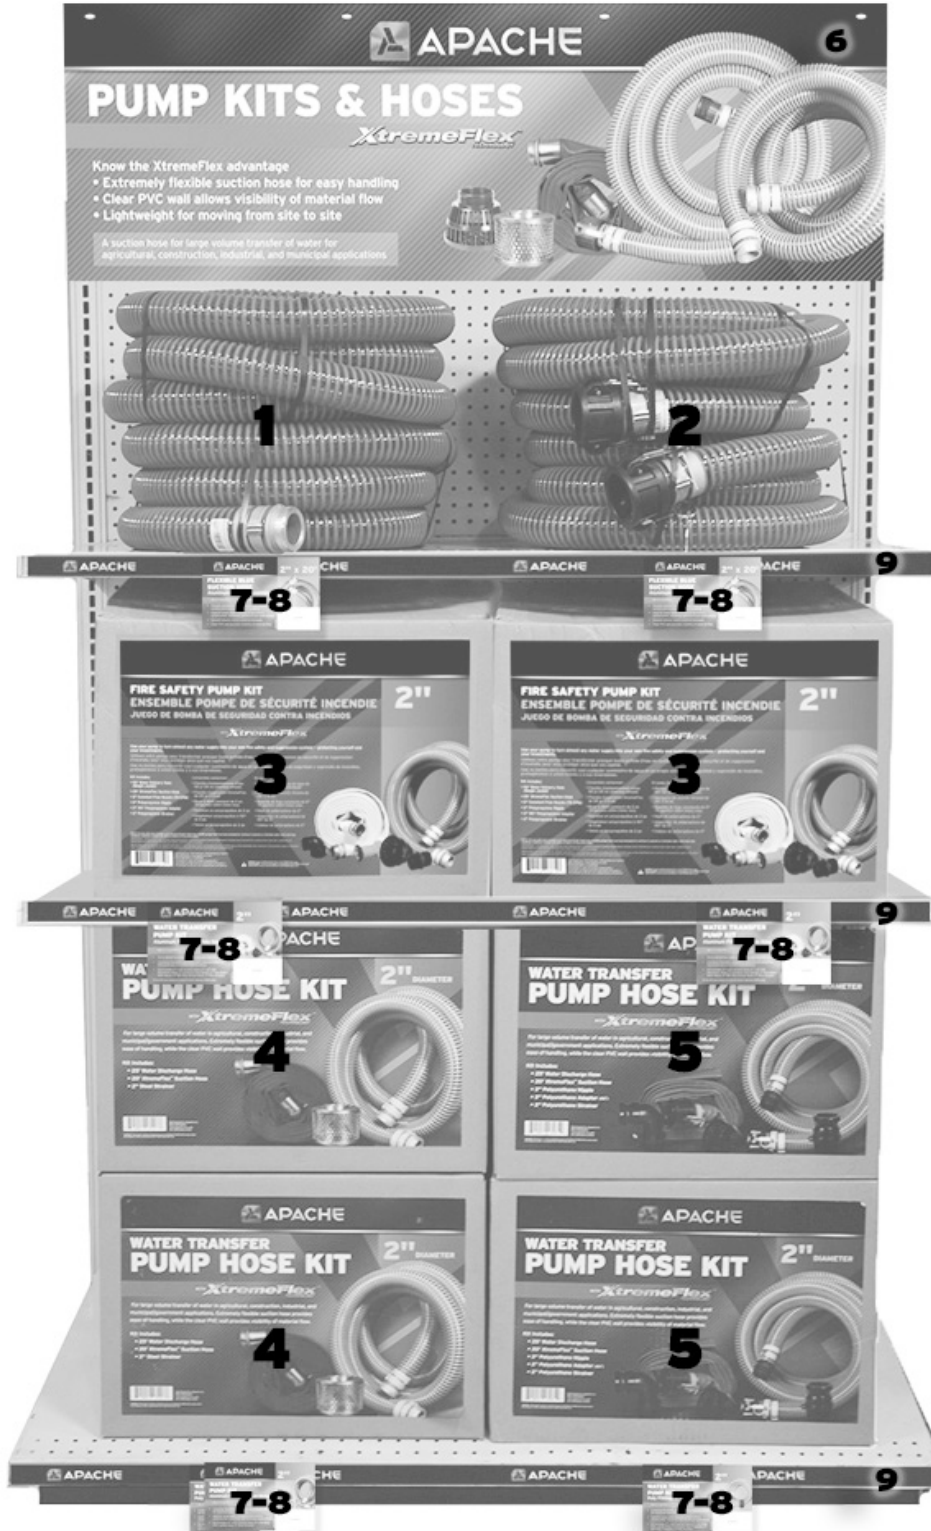

4' XTREMEFLEX SUCTION HOSE & PUMP KIT DISPLAY

INLINE DISPLAY

4' XTREMEFLEX SUCTION HOSE & PUMP KIT DISPLAY

INLINE DISPLAY

4' XTREMEFLEX SUCTION HOSE & PUMP KIT DISPLAY

END CAP DISPLAY

4' XTREMEFLEX SUCTION HOSE & PUMP KIT DISPLAY

END CAP DISPLAY

4' XTREMEFLEX SUCTION HOSE & PUMP KIT DISPLAY

POG#	PART#	UPC CODE	DESCRIPTION	QTY
Suction Hose				
1	98106501	7-25559-26291-3	2" x 20' XtremeFlex Suction Hose with Aluminum Pin Lugs	2
2	98106506	7-25559-27018-5	2" x 20' XtremeFlex Suction Hose with Poly Cam & Groove C x E Fittings	2
Hose Kits				
3	98128673	7-25559-26874-8	2" XtremeFlex Fire Supression Hose Kit	
4	98106508	7-25559-27113-7	2" XtremeFlex Pump Kit with Aluminum Pin Lugs	3
5	98106500	7-25559-26285-2	2" XtremeFlex Poly Pump Hose Kit	3
Display Rack Components, and P.O.P				
4' Inline Display P.O.P				
	99002654	7-25559-29747-2	4' XtremeFlex Pump Kit Inline P.O.P Kit	1
or Individually				
6	99002639	7-25559-29746-5	4' XtremeFlex Pump Kits Inline Header	1
7	99002634	7-25559-29673-4	XtremeFlex Shelf Talker Set	1
8	99002446	7-25559-36306-1	Shelf Talker Card Holders	6
9	99002638	7-25559-25910-4	24" Apache Shelf Strip	6
Display Header Brackets — Choose One				
	99002672-4	7-25559-70155-9	4' Display Header Bracket Set with Left & Right Holders	1
	99002655-BRKT	7-25559-78349-4	4' Hydraulic Display Header Bracket Set	1
4' End Cap Display P.O.P				
	98106509	7-25559-29671-0	4' XtremeFlex Pump Kit End Cap P.O.P Kit	1
or Individually				
10	99002633	7-25559-29672-7	4' XtremeFlex Pump Kits End Cap Header	1
	99000011	7-25559-09013-4	Header Channel Holder	2
	99000010	7-25559-09012-7	Header Magnetic Base	2
7	99002634	7-25559-29673-4	XtremeFlex Shelf Talker Set	1
8	99002446	7-25559-36306-1	Shelf Talker Card Holders	6
9	99002638	7-25559-78349-4	24" Apache Shelf Strip	6