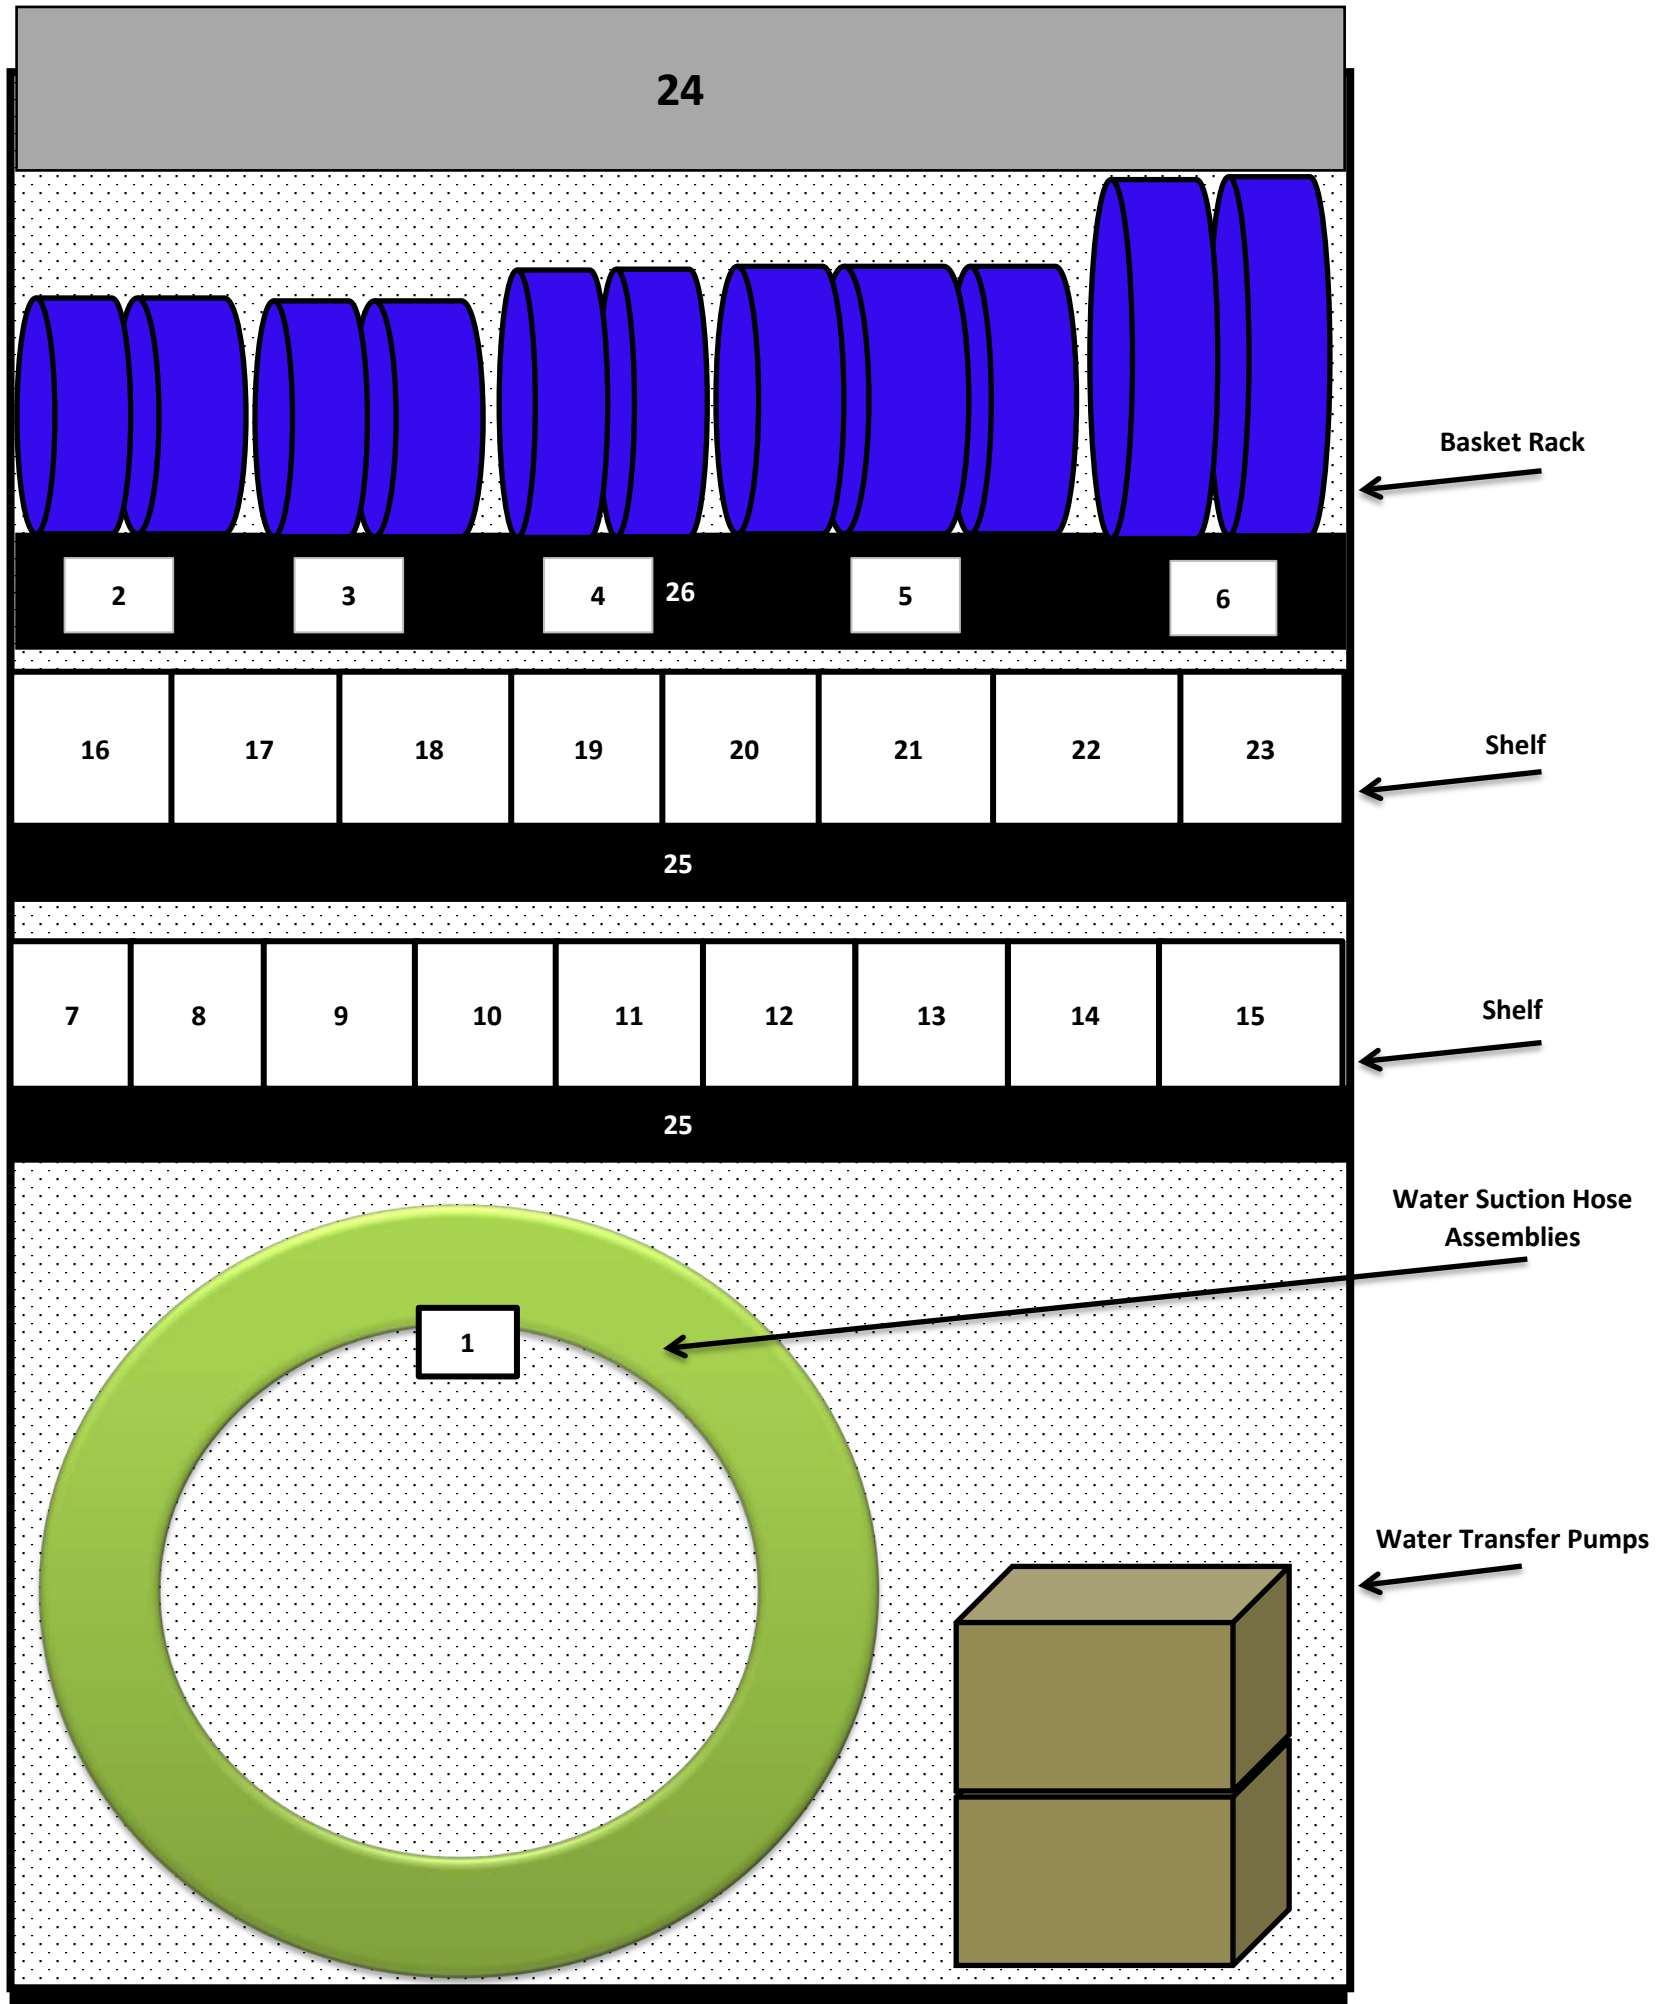

4' LIQUID TRANSFER DISPLAY

4' LIQUID TRANSFER DISPLAY

4' LIQUID TRANSFER DISPLAY

POG #	PART#	UPC CODE 7-25559	DESCRIPTION	LENGTH	UOM	QTY
PVC Suction Hose / Assemblies						
1	98128040	08991-6	2" x 20' PVC Green Suction Hose Coupled Male x Female Pin Lugs	20'	EA	4
PVC Discharge Hose / Assemblies						
2	98138040	09005-9	2" x 25' PVC Dis Cpld. MxF Pin Lug Assembly	25'	EA	2
3	98138044	23353-1	2" x 25' PVC Dis Cpld. Poly C x E Assembly	25'	EA	2
4	98138045	09006-6	2" x 50' PVC Dis Cpld. MxF Pin Lug Assembly	50'	EA	2
5	98138049	23354-8	2" x 50' PVC Dis Cpld. Poly C x E Assembly	50'	EA	3
6	13026465	20949-9	2" x100' PVC Blue Discharge Hose (Bulk)	100'	FT	200
Polypropylene Cam & Groove Couplings						
7	49010430	61239-0	2" Part "A" Polypropylene Cam & Groove Coupling		EA	4
8	49030520	61275-8	2" Part "B" Polypropylene Cam & Groove Coupling		EA	4
9	49030550	61276-5	2" Part "C" Polypropylene Cam & Groove Coupling		EA	6
10	49030580	61277-2	2" Part "D" Polypropylene Cam & Groove Coupling		EA	4
11	49012380	61243-7	2" Part "E" Polypropylene Cam & Groove Coupling		EA	6
12	49014000	61244-4	2" Part "F" Polypropylene Cam & Groove Coupling		EA	4
13	49030610	61278-9	2" Part "DC" Polypropylene Cam & Groove Coupling		EA	4
14	49014750	61246-8	2" Part "DP" Polypropylene Cam & Groove Coupling		EA	4
15	49030010	61123-2	2" Full Port Polypropylene Bolted Ball Valve		EA	2
Suction / Discharge Hose Fittings						
16	70000504	07586-5	2" Steel Strainer		EA	2
Pin Lug Fittings						
17	43076000	05914-8	2" Female Aluminum Pin Lugs		EA	6
King Nipples						
18	43050580	05855-4	2" Plated Steel King Nipple		EA	6
Gaskets						
19	97498110	19592-1	2" Cam & Groove Gaskets (3 Pack)		EA	6
20	97438148	19591-4	2" Pin Lug Gasket (4 Pack)		EA	6
T-Bolt Clamps						
21	43082004	55109-3	UT-193, 1-15/16" - 2-3/16" T-Bolt Clamp SS (10 Per Bag)		EA	20
22	43082008	55110-9	UT-218, 2-3/16" - 2-1/2" T-Bolt Clamp SS (10 Per Bag)		EA	20
23	43082012	55111-6	UT-231, 2-5/16" - 2-5/8" T-Bolt Clamp SS (10 Per Bag)		EA	20
Additional Items (These items are not shown on the display picture or in the total cost)						
	12023006	01414-7	2" PVC Water Suction Hose (Style G) Green	100'	FT	100
	12017502	01405-5	2" Medium Duty PVC Water Suction Hose (Style K) Clear	100'	FT	100
	12012805	01393-5	2" Poly Rubber Contractors Suction (Fert Solution) Hose	100'	FT	100
	12012964	43180-7	2" Enforcer (Reinforced Suction/Discharge Hose)	100'	FT	100
Display Materials						
24	99002641-H	91000-5	Liquid Transfer Header		EA	1
24	99002672-4	70155-9	4' Display Header Bracket Set		EA	1
25	99000285	12126-5	Flip Data Strip 3-1/2" x 47-5/8"		EA	2
25	99002316	91001-2	Shelf-Talker Set		EA	1
26	99002028	35444-1	16" Basket Racks (for discharge hose assemblies)		EA	1
27	99002638	25910-4	24" Apache Shelf Strip		EA	6