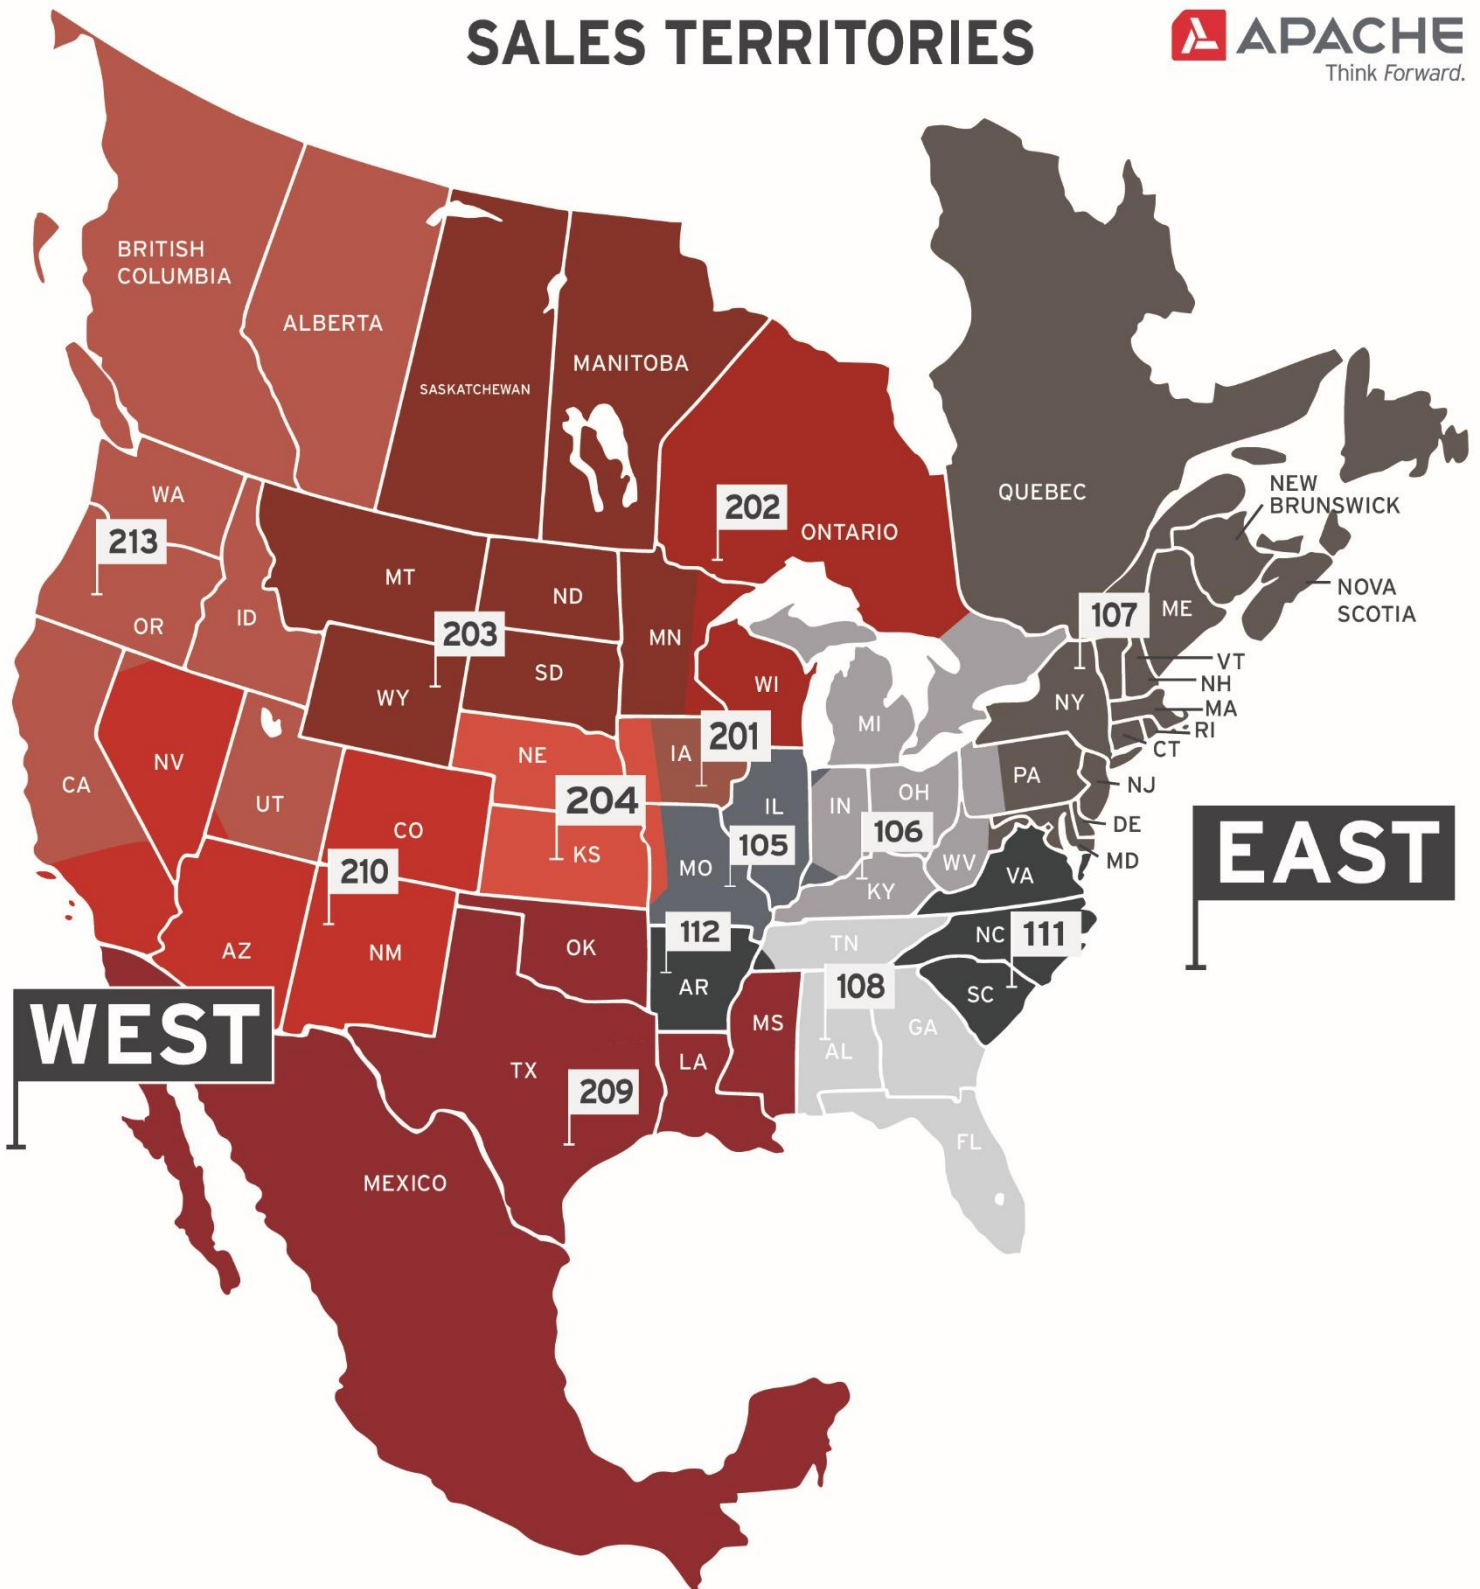

SALES TERRITORIES

INDUSTRIAL SALES

- 105** Matt Penna
Randy Mumma
- 106** Jon Rupert
RJ Evans
Dave Wittmer
Scott Tomaszewski
TJ Phillips

- 107** Bambi Bruce
Steve Fornoff
- 108** Bob Lecoeuvre
- 111** Steve Ricker
- 112** Danny Whited
- 201** Kendall Robb