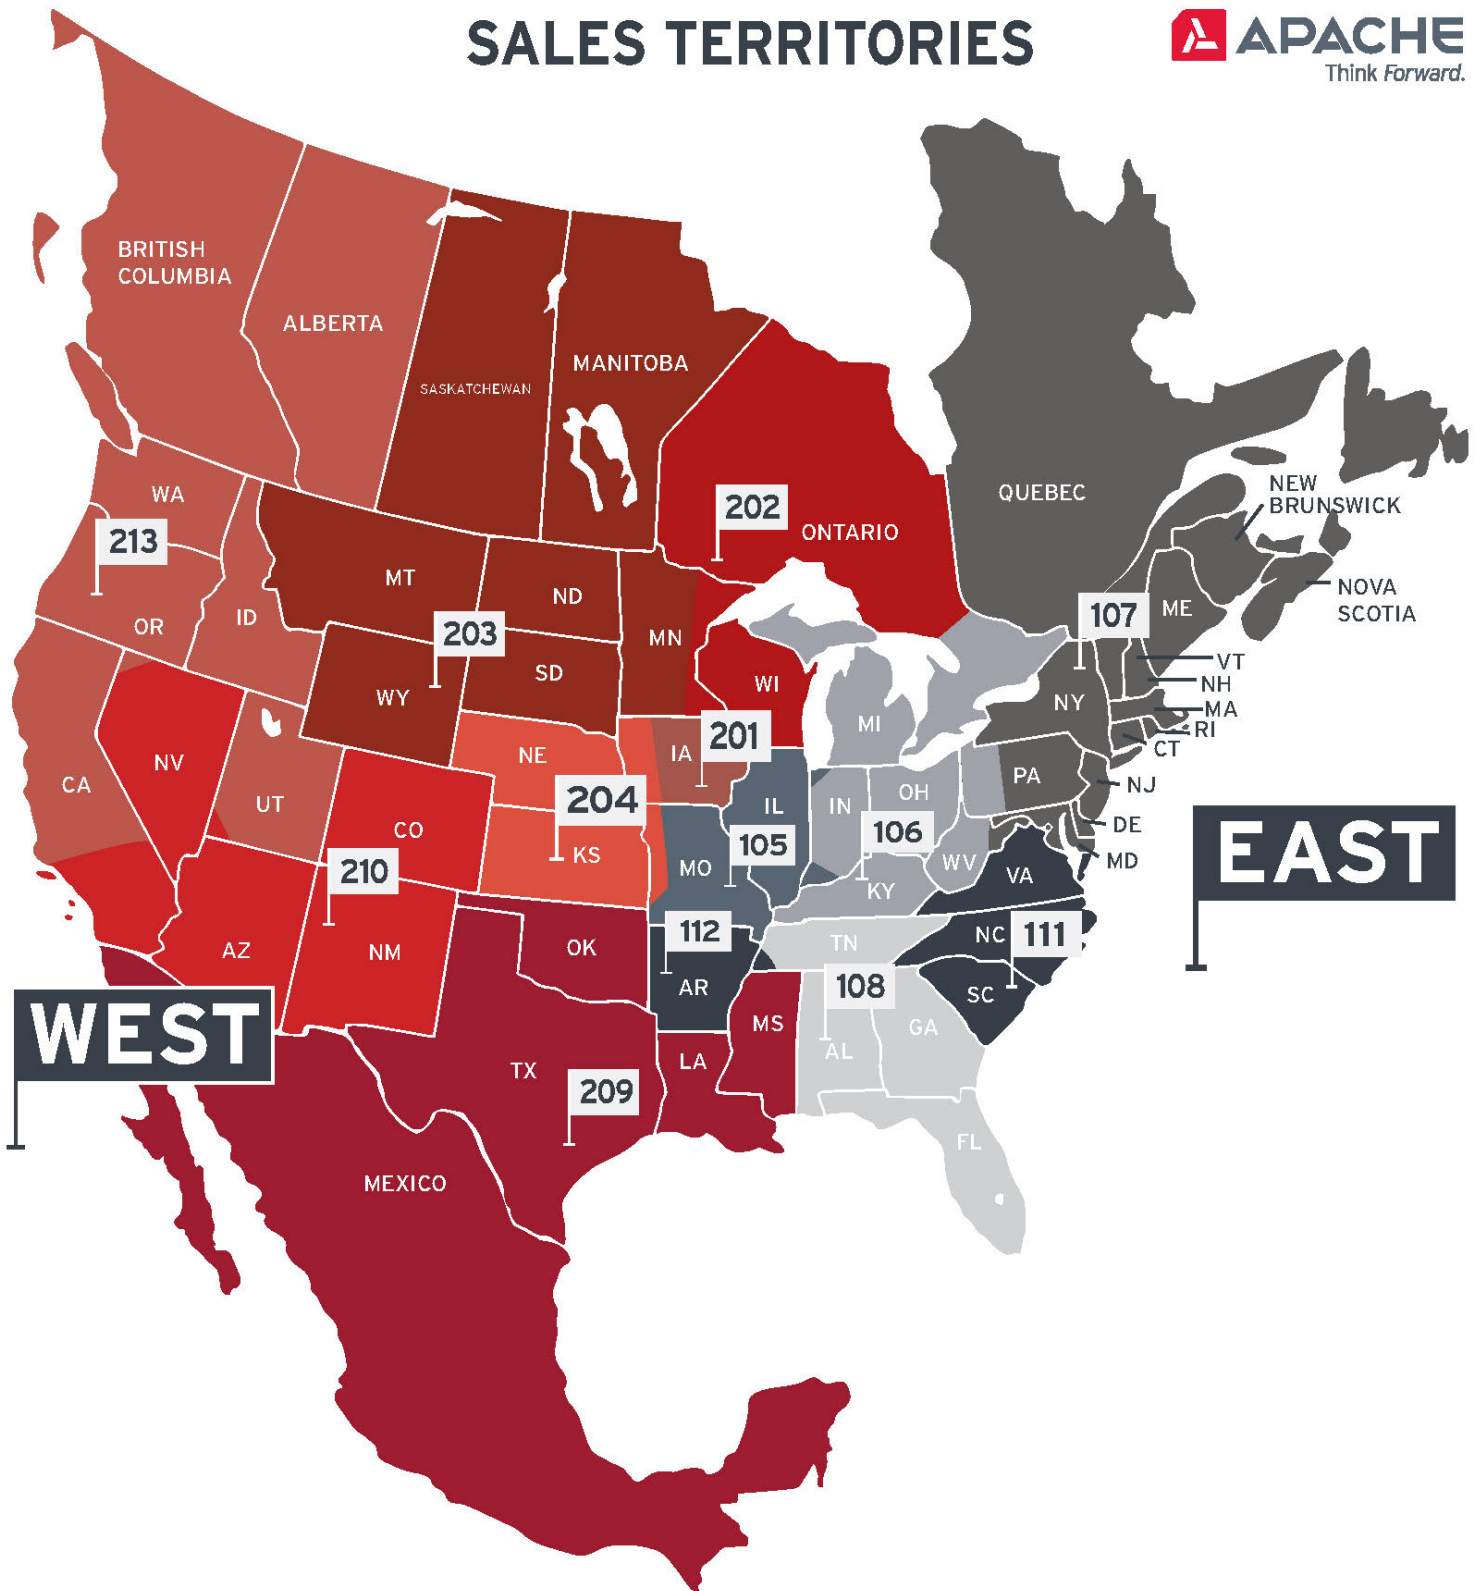

SALES TERRITORIES

INDUSTRIAL SALES

- 105** Matt Penna
Randy Mumma
- 106** Jon Rupert
RJ Evans
Dave Wittmer
Don Nagle
Scott Tomaszewski
TJ Phillips

- 107** Bambi Bruce
Steve Fornoff
- 108** Bob Lecoeuvre
- 111** Steve Ricker
- 112** Danny Whited
- 201** Kendall Robb